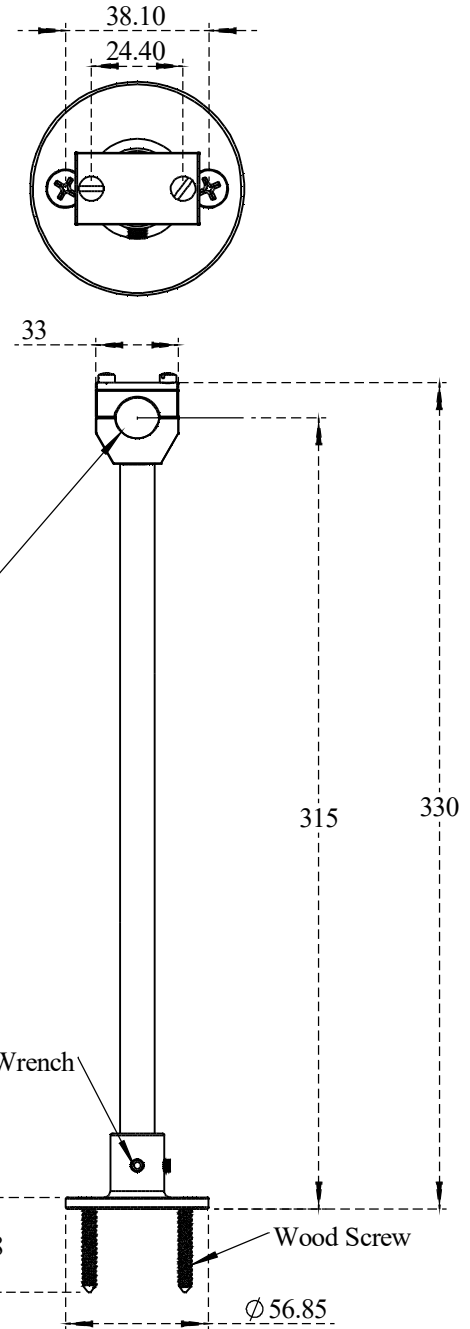

PART NO.-

C8077Line

TITLE-

12" Wall Mount Bracket for Upright Pre-Rinse Line
Drawing

All Values are Nominal and can vary to some Extent

Adjustable Space for Pipe of OD 17.15 mm

Note:- Information provided for reference only.

All Dimensions are in mm