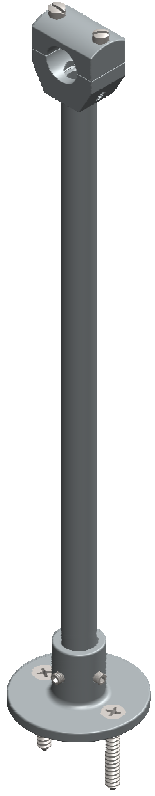

PART NO.-

C8077Line

TITLE-

12" Wall Mount Bracket for Upright Pre-Rinse Line
Drawing

All Values are Nominal and can vary to some Extent

Adjustable Space for Pipe of OD 17.15 mm

Note:- Information provided for reference only.

All Dimensions are in mm