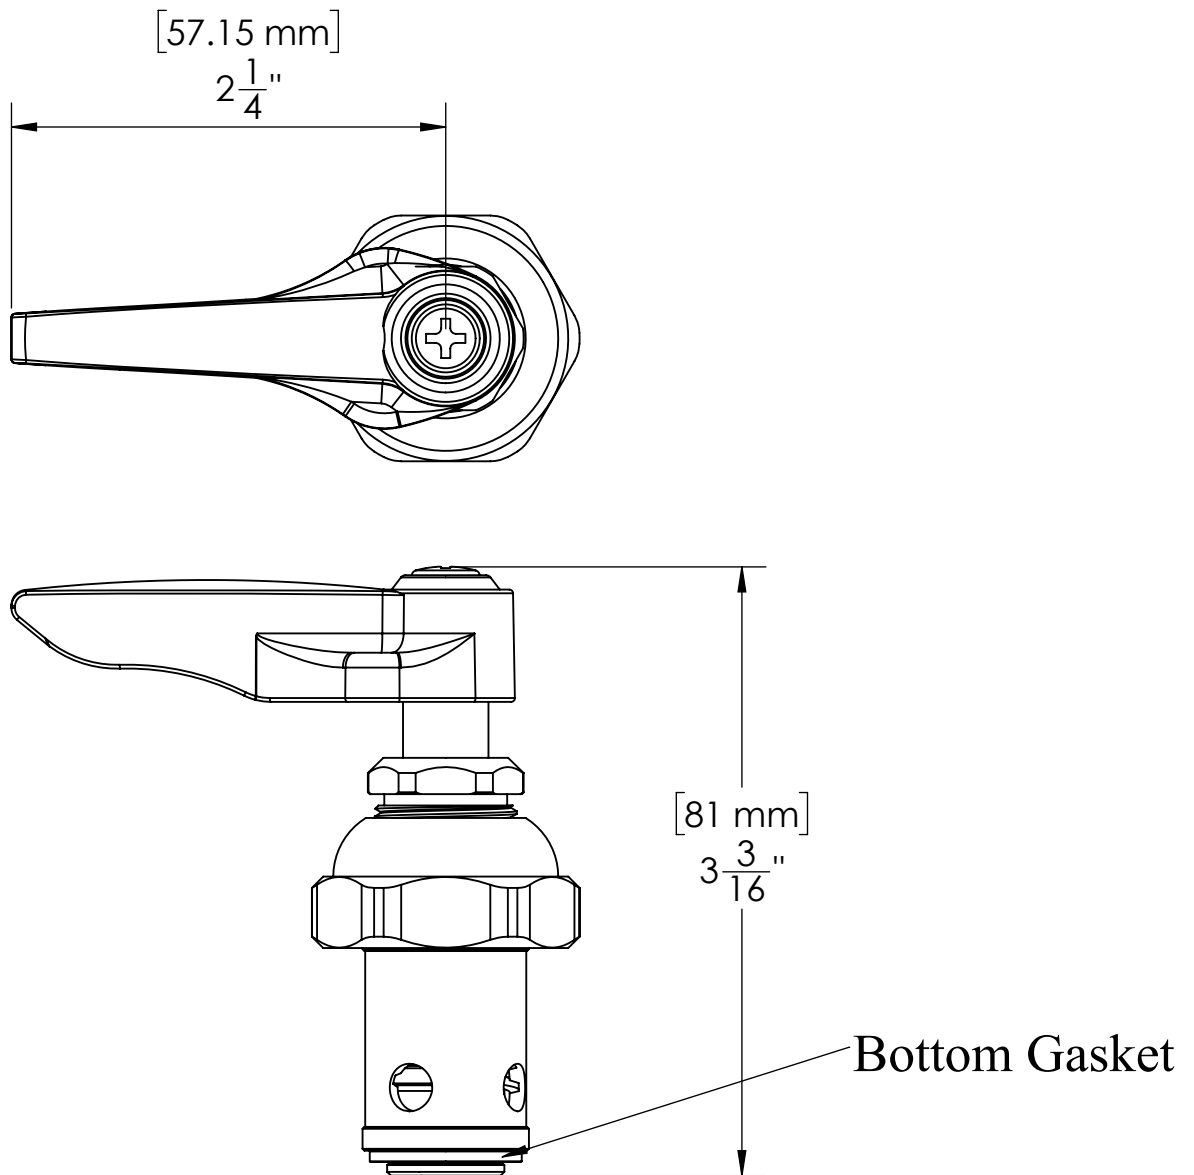

Option Available

Part No	Part Name
C8158	Quarter Turn Cartridge With Integral Spring Check, Lever Handle, (COLD) Index, Screw

Product Dimensions:-

Copyright © 2017 Krome USA Inc. All Rights Reserved

US & Canada :- +1-678 666 2001

Asia:- +91-9814203010

Krome USA Inc. reserves the right to make revisions to product specifications without any notice

For most updated specification sheet , go to www.aluids.com