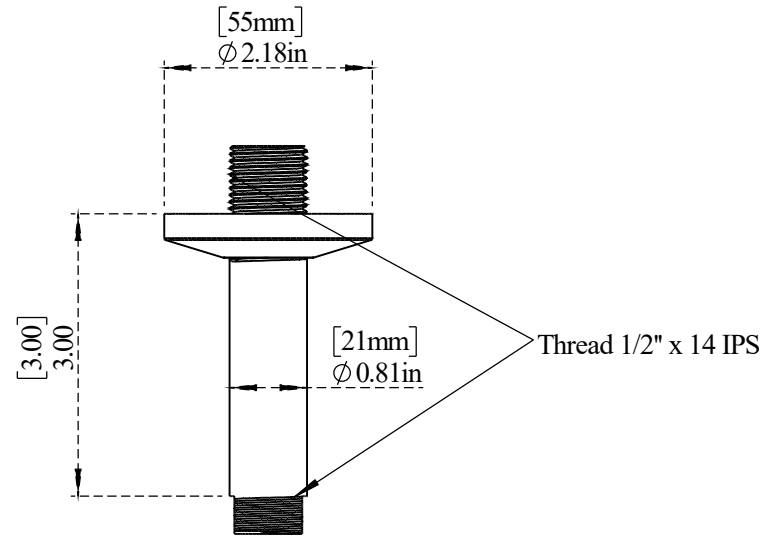

PART NO.-

C8884 Line Drawing

TITLE-

3" Celing Shower Arm Round Line Drawing

ALUIDS

Note:- Information provided for reference only.

* This document and the information thereon is the property of Krome Dispense Pvt Ltd. & its subsidiaries. Any reproduction in part or as a whole without the written permission of Krome Dispense Pvt Ltd. is prohibited.

All dimensions are in inches, mm (in bracket)