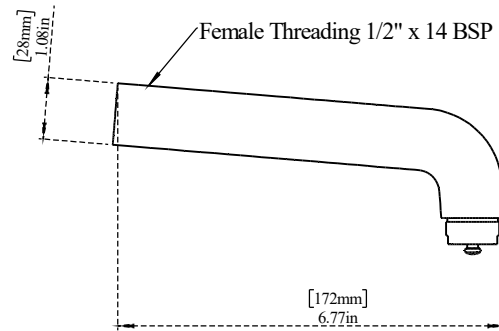

PART NO.- C777 Line Drawing

TITLE- Bib Cock Touch On - Touch Off Line Drawing

ALUIDS Note:- Information provided for reference only

* This document and the information thereon is the property of Krome Dispense Pvt Ltd. & its subsidiaries. Any reproduction in part or as a whole without the written permission of Krome Dispense Pvt Ltd. is prohibited.

All dimensions are in inches, mm (in bracket)