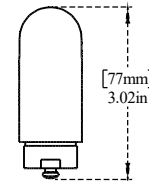

PART NO.- C777 Line Drawing

TITLE- Bib Cock Touch On - Touch Off Line Drawing

ALUIDS Note:- Information provided for reference only

* This document and the information thereon is the property of Krome Dispense Pvt Ltd. & its subsidiaries. Any reproduction in part or as a whole without the written permission of Krome Dispense Pvt Ltd. is prohibited.

All dimensions are in inches, mm (in bracket)