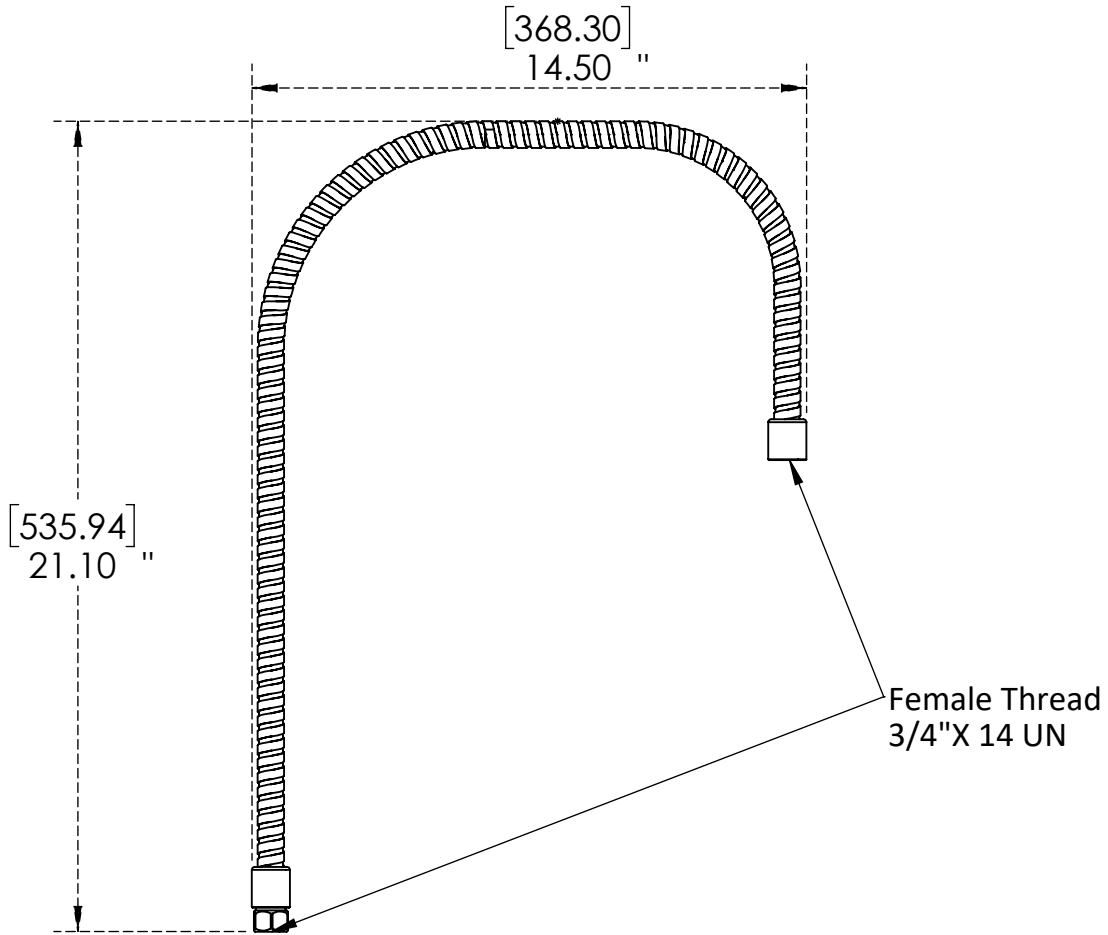

Features & Benefits:

- This Pre-rinse Flex-Hose with Stainless Steel Cover works as a Universal replacement for all Pre-rinse Faucets in the Market.
- Connects to all brands of standard pre-rinsing faucet base and Rinsing Spray Valve.
- Hose washers included
- Polyurethane inner tubing
- Quick & Easy Installation

C8255

Stainless Steel Polished

Warranty: One Year (Limited)

Product Dimensions:-

Options Available:-

Part Number	Length (Inch)	Handle
C8223	24"	Less Handle
C8225	26"	Less Handle
C8227	28"	Less Handle
C8231	32"	Less Handle
C8140	36"	Less Handle
C8240	40"	Less Handle
C8242	42"	Less Handle
C8244	44"	Less Handle
C8257	50"	Less Handle
C8253	54"	Less Handle
C8268	68"	Less Handle