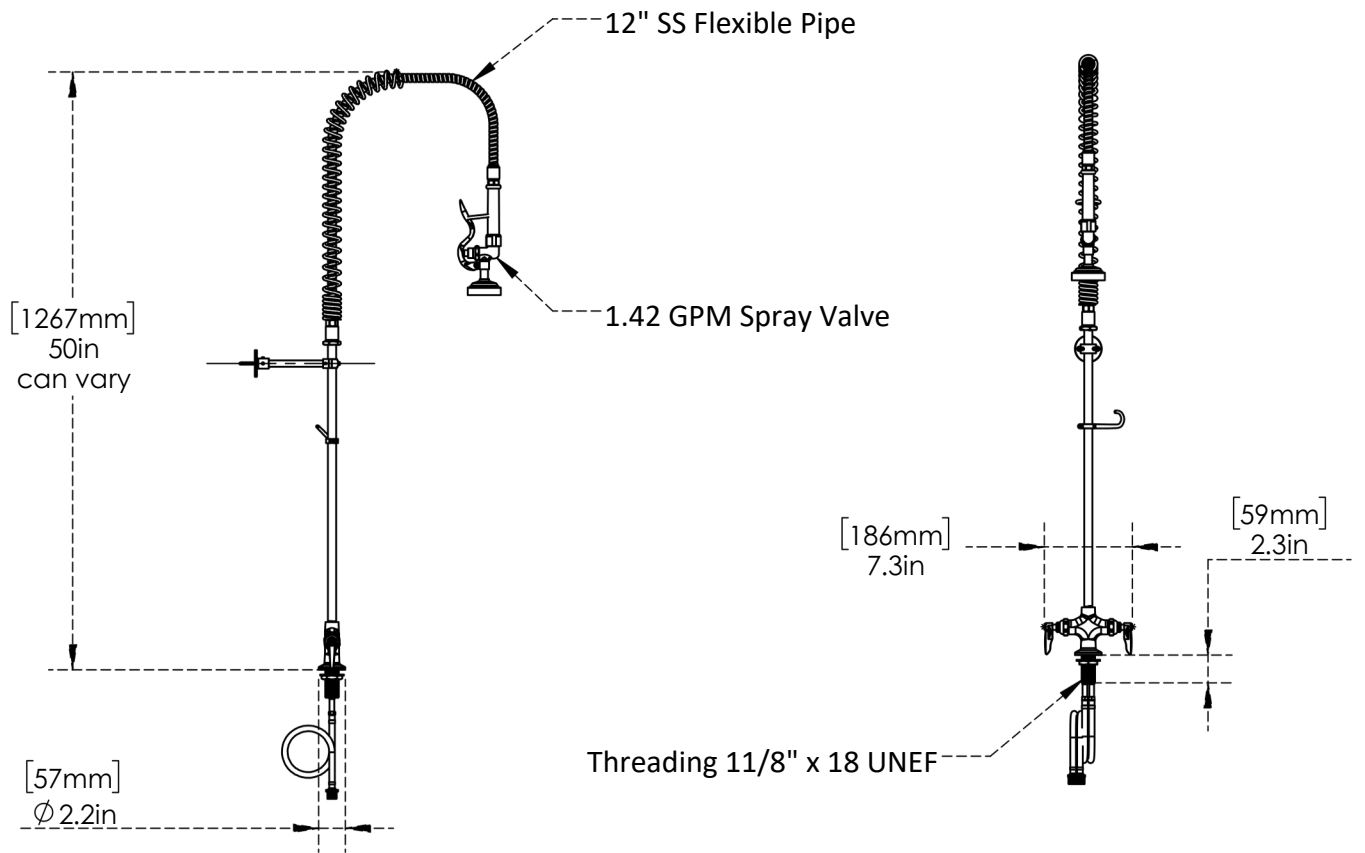

### Features & Benefits:

- Polished chrome plated brass body.
- Lever Handles with Color Coded Red & Blue Indexes.
- Deck Mounted Body with hoses included.

C8443

Chrome Plated

Warranty: One Year (Limited)

**Product Dimensions:-**

**Options Available:-**

Part No	Name	Spray Valve(@ 60PSI)	Finish	Mounting System	Single Hole	Inlet	Add on Faucet
C8442	Ecoline Pre-Rinse Unit: Long Height Double Lever Single Hole Deck Mount, High Flow Spray Valve	4.5	Polished Chrome	Deck Mount	Yes	1/2" NPSM	Yes