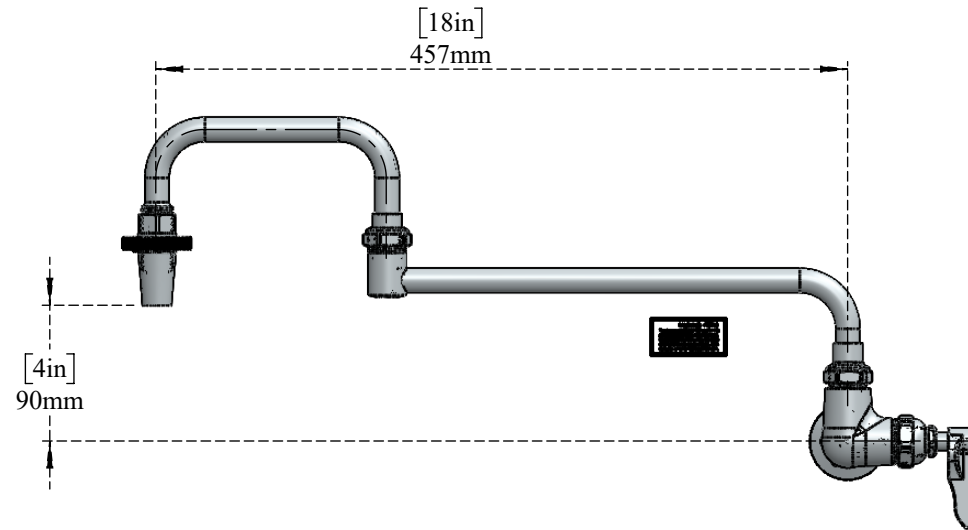

PART NO.-

C8543 Line Drawing

TITLE-

Single Hole Wall Mount Pot Filler Faucet with 18" Jointed Spout

Threading 1/2" X 14 NPT

All dimensions are in mm, inch (in bracket)

ALUIDS

Note:- Information provided for reference only.