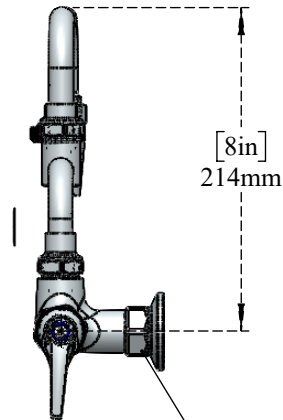

PART NO.-

C8543 Line Drawing

TITLE-

Single Hole Wall Mount Pot Filler Faucet with 18" Jointed Spout

Threading 1/2" X 14 NPT

All dimensions are in mm, inch (in bracket)

ALUIDS

Note:- Information provided for reference only.