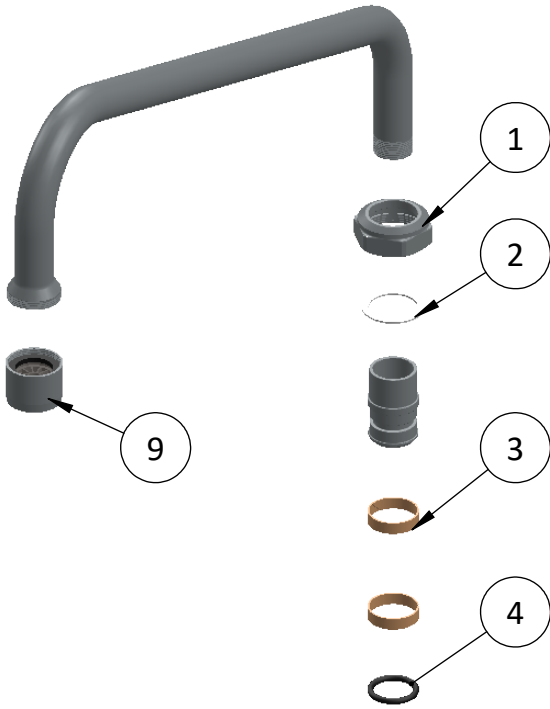

Wall Mount Pantry Faucets

Single Pantry Faucet, Single Hole Base,
Wall Mount, 12" Swing Nozzle
C8449

Sr.No.	Part No.	Part Name	Qty.
1	C8145.01.03	Swivel Hexnut	1
2	C8145.01.04	Swivel Washer	1
3	C8145.01.05	Swivel Sleeve	2
4	C753.04	O-Ring For Quick Disconnect	1
5	C8139	Oval (Raised Head) Nylock Screw for Handle	1
6	C8137	Cold Index (Blue)	1
7	C8135	Lever	1
8	C8138	Spindle Assembly Cold (LH)	1
9	C8202.50	Aerator,Aerator Holder and Rubber washer Sub-Assembly	1