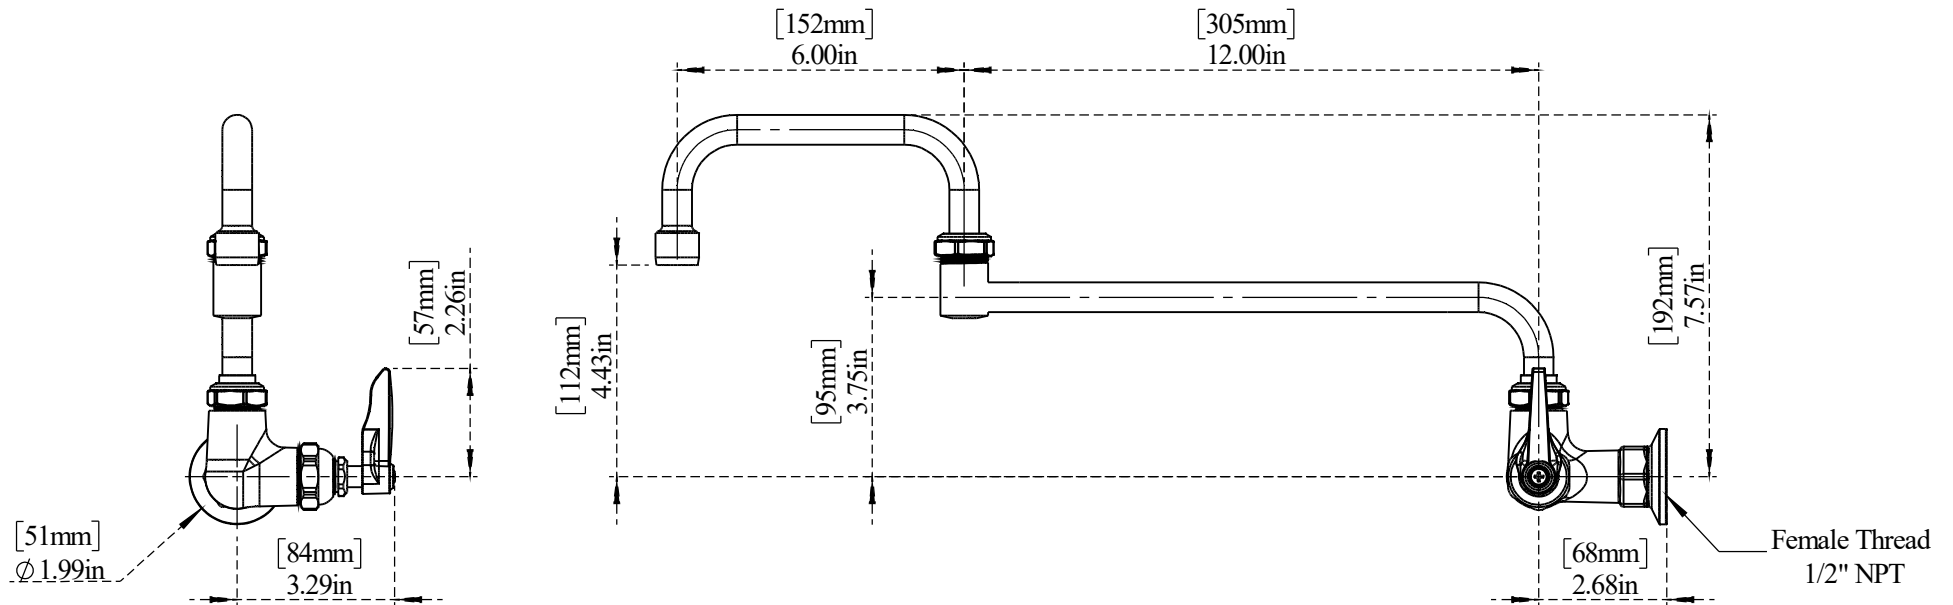

PART NO.-

C8566 Line Drawing

TITLE-

Single Pantry Faucet, Single Hole Base, Wall Mount,
18" Double Joint Swing Nozzle

ALUIDS

Note:- Information provided for reference only.

* This document and the information thereon is the property of Krome Dispense Pvt Ltd. & its subsidiaries. Any reproduction in part or as a whole without the written permission of Krome Dispense Pvt Ltd. is prohibited.

All dimensions are in inches, mm (in bracket)