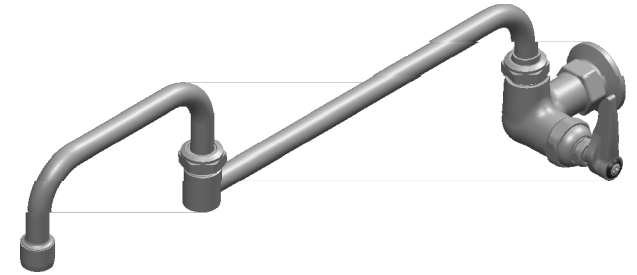

PART NO.-

C8566 Line Drawing

TITLE-

Single Pantry Faucet, Single Hole Base, Wall Mount,
18" Double Joint Swing Nozzle

ALUIDS

Note:- Information provided for reference only.

* This document and the information thereon is the property of Krome Dispense Pvt Ltd. & its subsidiaries. Any reproduction in part or as a whole without the written permission of Krome Dispense Pvt Ltd. is prohibited.

All dimensions are in inches, mm (in bracket)