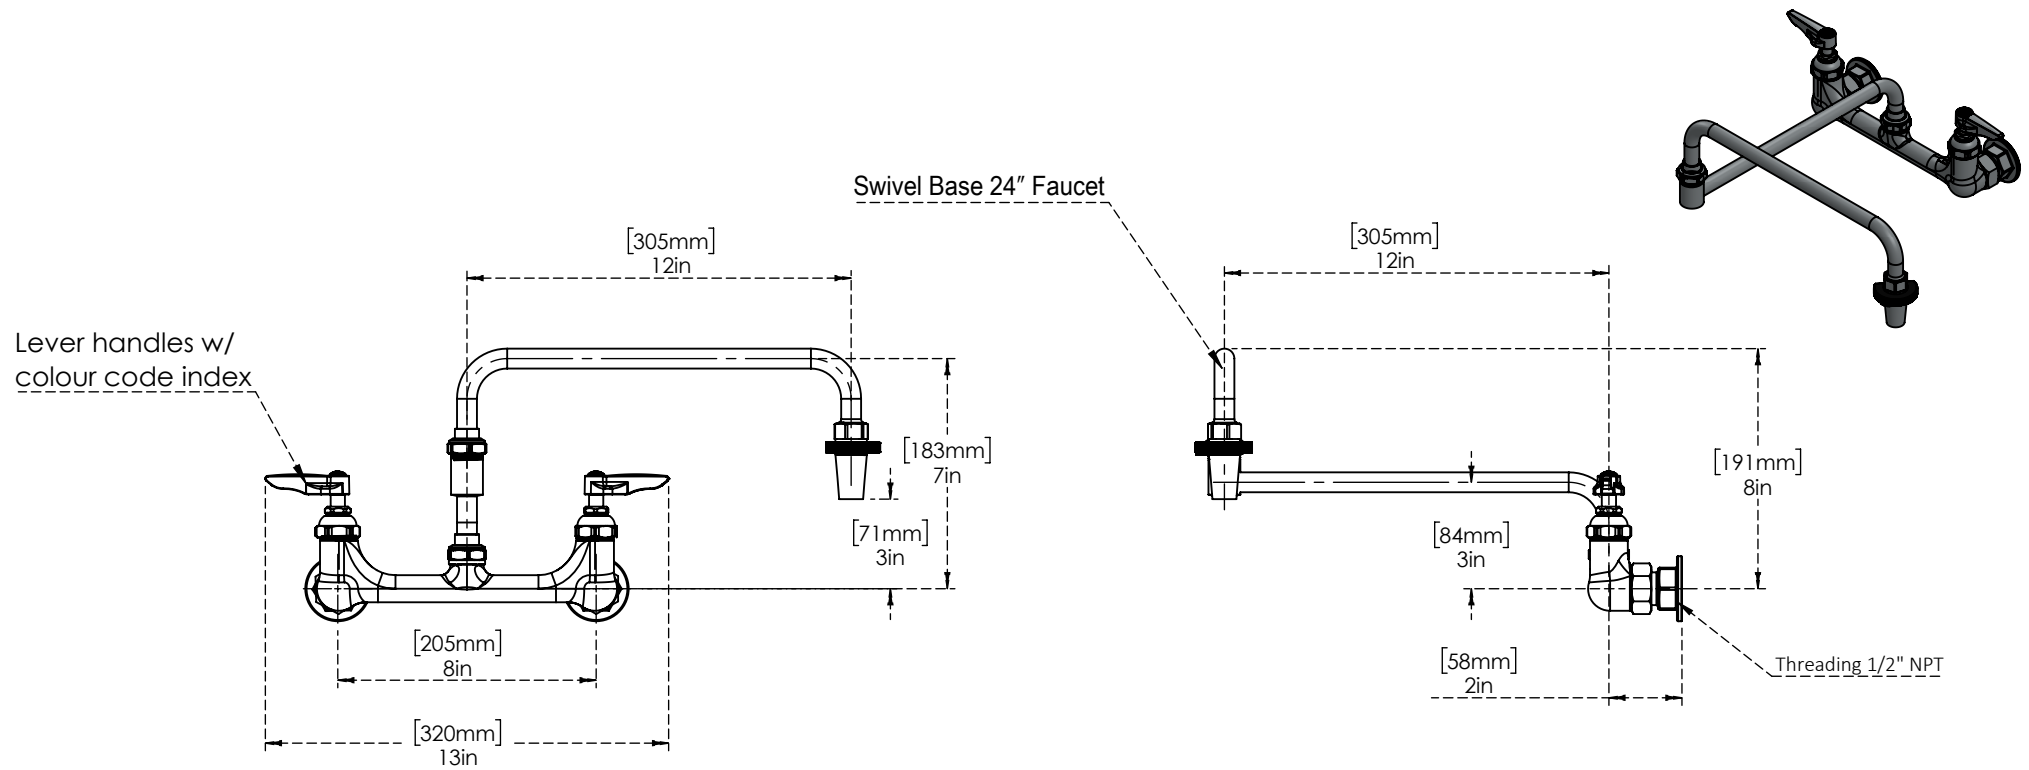

PART NO.-

C8560

TITLE- Double Hole Wall Mount Pot Filler Faucet with 8" Centres- 24" Jointed Spout

All dimensions are in inches, mm (in bracket)

ALUIDS

Note:- Information provided for reference only.

* This document and the information thereon is the property of Krome Dispense Pvt Ltd. & its subsidiaries. Any reproduction in part or as a whole without the written permission of Krome Dispense Pvt Ltd. is prohibited.