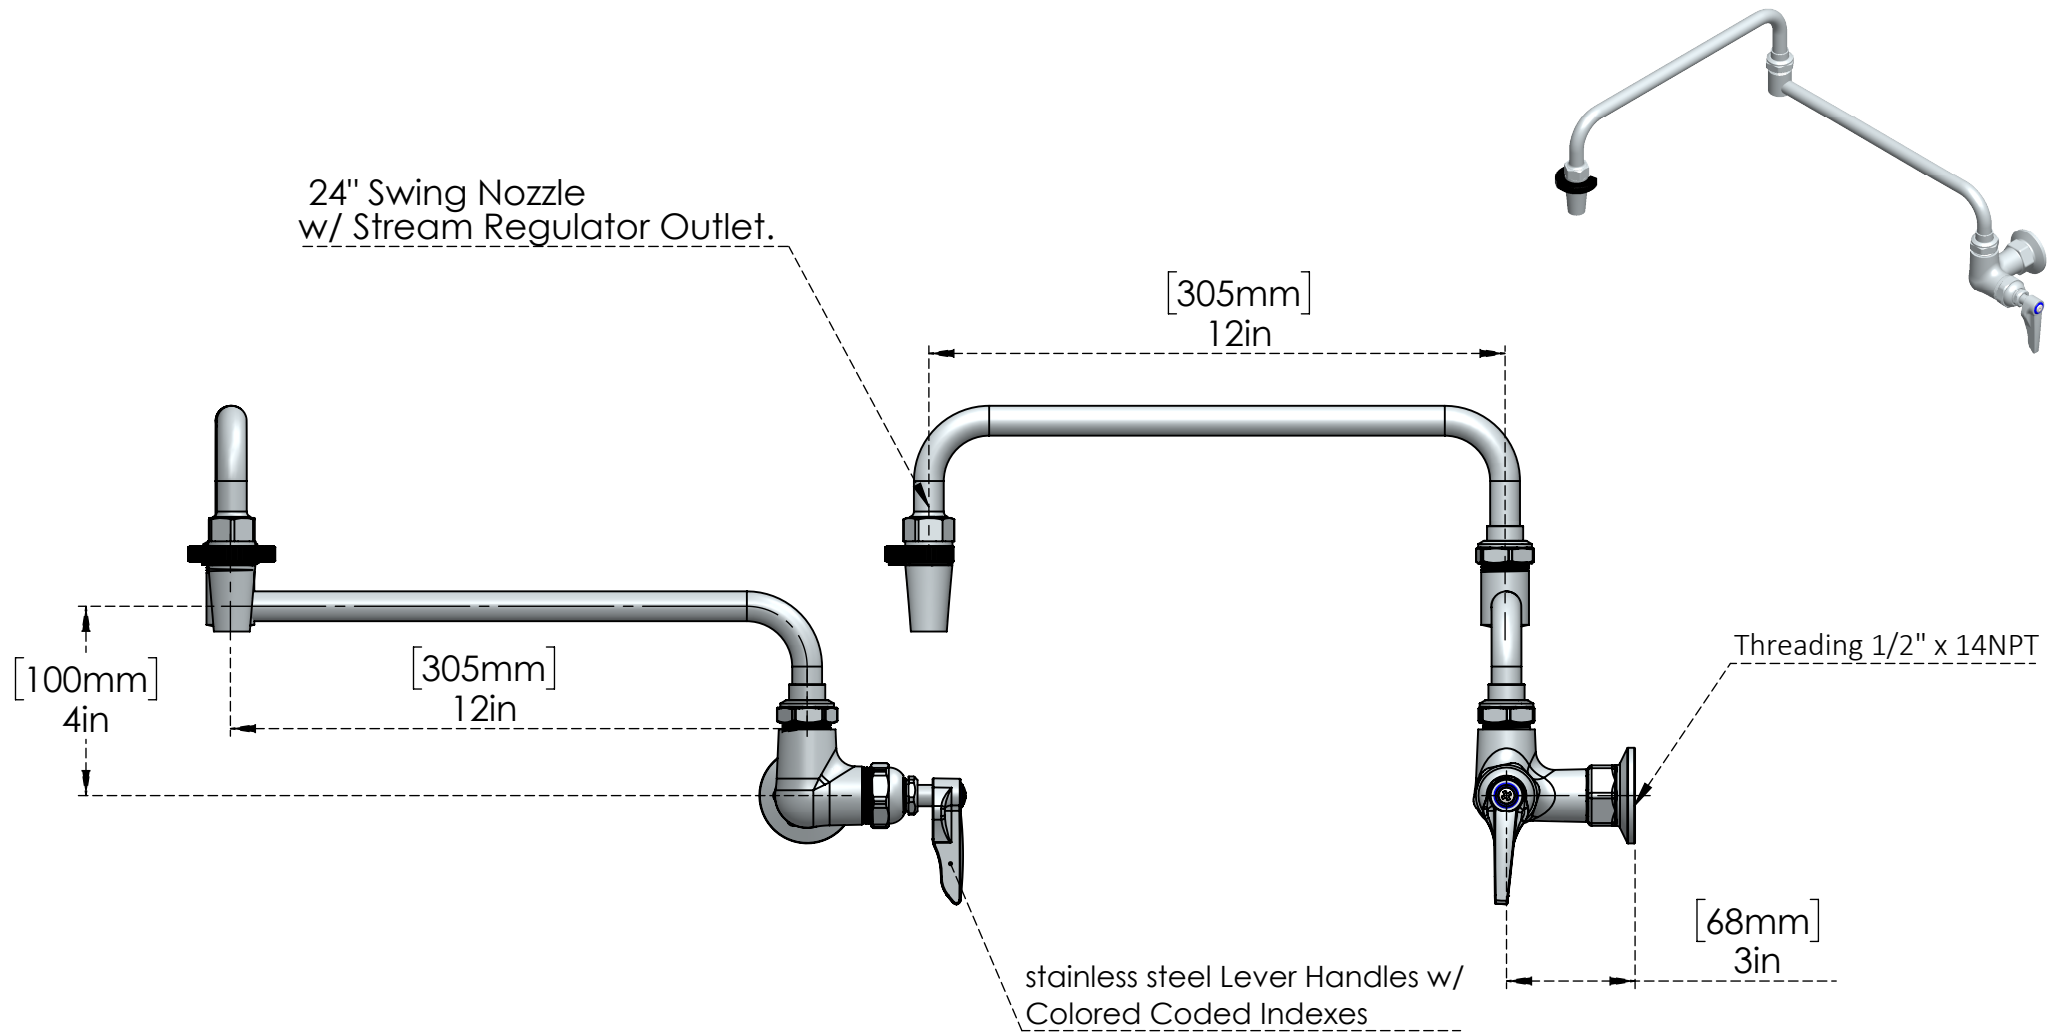

PART NO.-

C8628

TITLE-

Single Hole Wall Mount Pot Filler Faucet with 24"
Jointed Spout

ALUIDS

Note:- Information provided for reference only.

* This document and the information thereon is the property of Krome Dispense Pvt Ltd. & its subsidiaries. Any reproduction in part or as a whole without the written permission of Krome Dispense Pvt Ltd. is prohibited.

All dimensions are in inches, mm (in bracket)