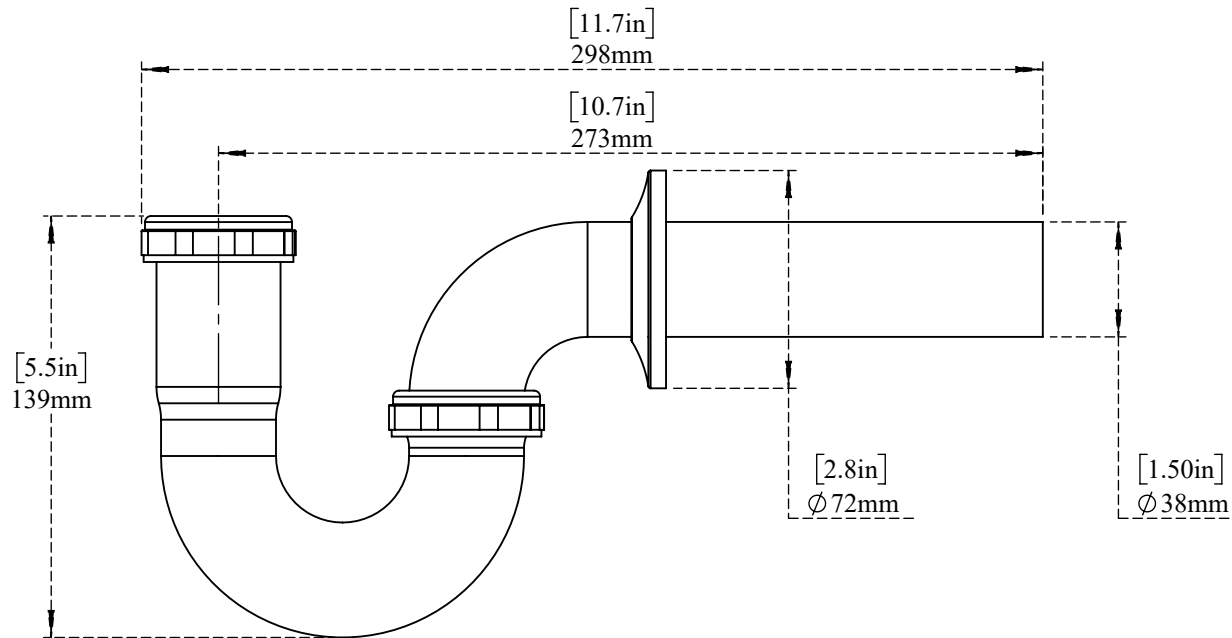

PART NO.-

C8356-Line

TITLE-

1-1/2" Brass P-Trap without Cleanout Plug

**ALUIDS**

**Note:-** Information provided for reference only.

All dimensions are in mm, inches (in bracket)

\* This document and the information thereon is the property of Krome Dispense Pvt Ltd. & its subsidiaries. Any reproduction in part or as a whole without the written permission of Krome Dispense Pvt Ltd. is prohibited.