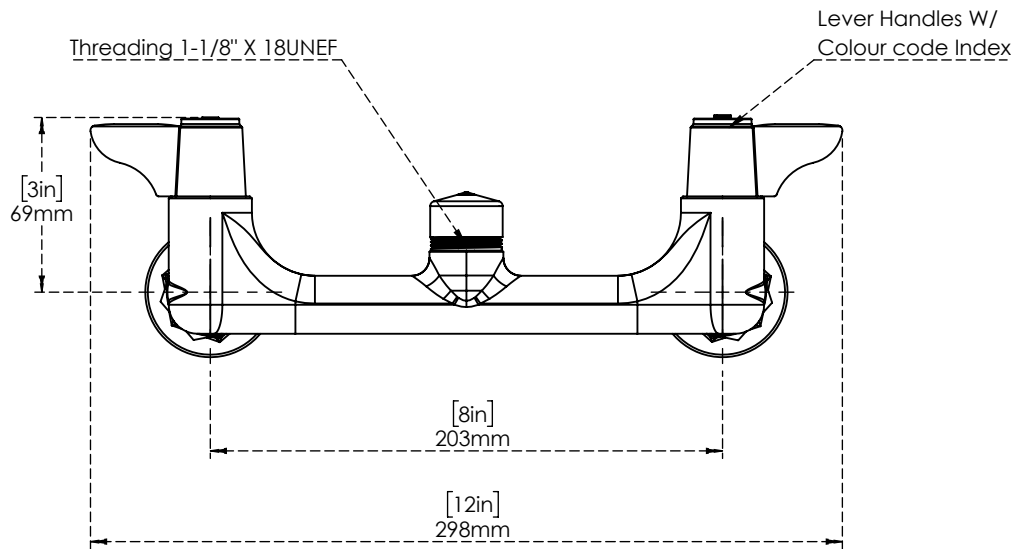

PART NO.-

C8907 Line Drawing

TITLE-

Ecoline 8" Wall Mount Mixing Faucet Without Nozzle

All dimensions are in mm, inches (in bracket)

**ALUIDS**

Note:- Information provided for reference only.

\* This document and the information thereon is the property of Krome Dispense Pvt Ltd. & its subsidiaries. Any reproduction in part or as a whole without the written permission of Krome Dispense Pvt Ltd. is prohibited.