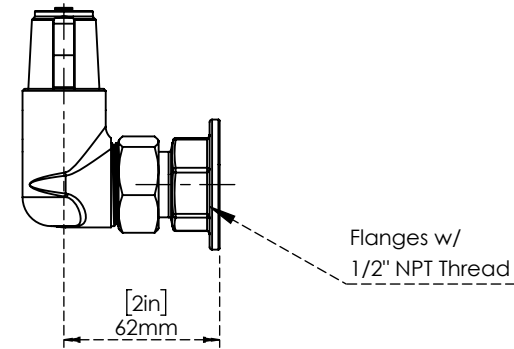

PART NO.-

C8907 Line Drawing

TITLE-

Ecoline 8" Wall Mount Mixing Faucet Without Nozzle

All dimensions are in mm, inches (in bracket)

**ALUIDS**

Note:- Information provided for reference only.

\* This document and the information thereon is the property of Krome Dispense Pvt Ltd. & its subsidiaries. Any reproduction in part or as a whole without the written permission of Krome Dispense Pvt Ltd. is prohibited.