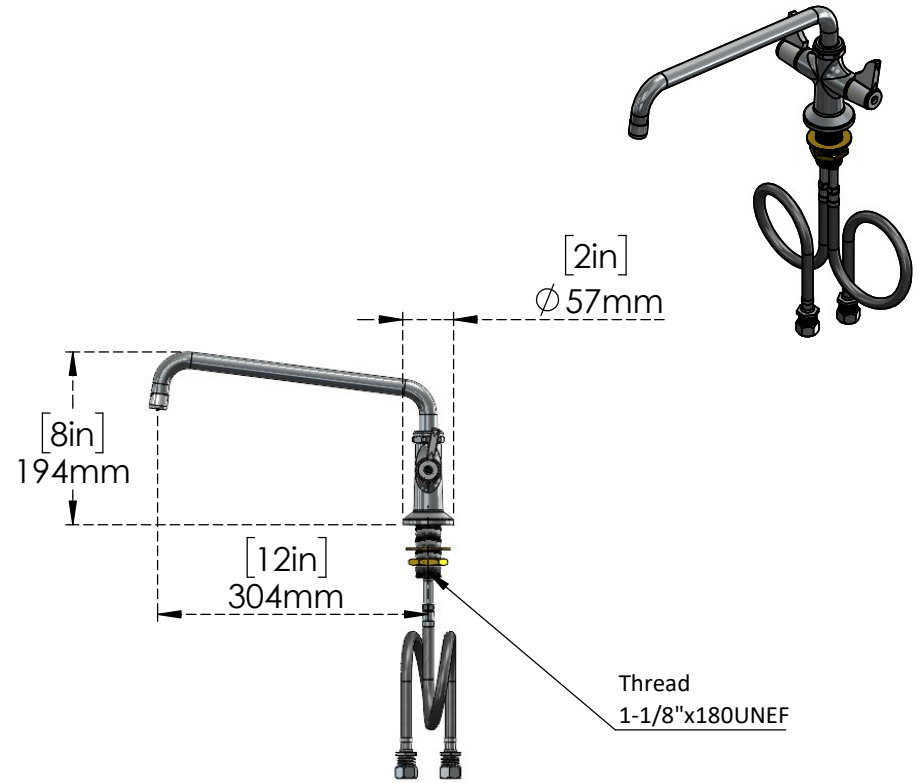

PART NO.-

C9184 Line Drawing

TITLE-

Ecoline SINGLE HOLE FAUCET DECK MOUNT with 12" spout - Mixing faucet - Ceramic cartridges - 2.2 GPM

**ALUIDS**

Note:- Information provided for reference only.

\* This document and the information thereon is the property of Krome Dispense Pvt Ltd. & its subsidiaries. Any reproduction in part or as a whole without the written permission of Krome Dispense Pvt Ltd. is prohibited.

All dimensions are in mm, inche (in bracket)