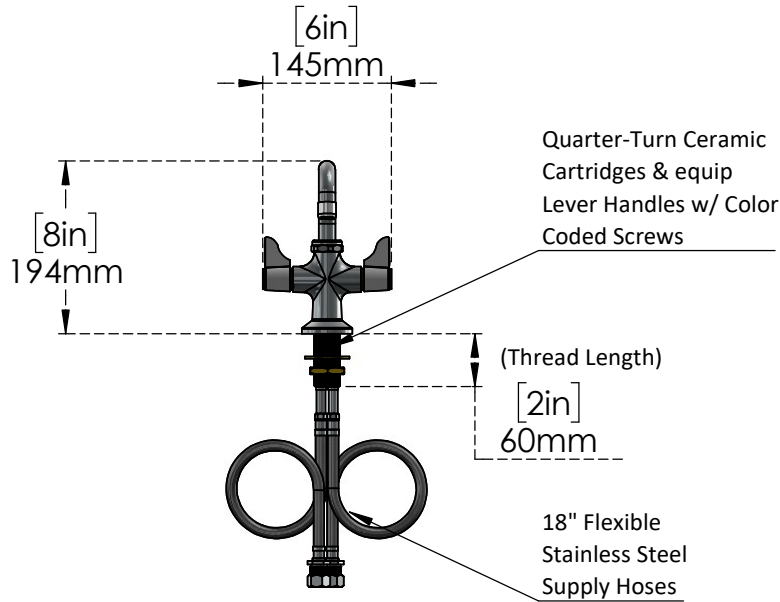

PART NO.-

C9184 Line Drawing

TITLE-

Ecoline SINGLE HOLE FAUCET DECK MOUNT with 12" spout - Mixing faucet - Ceramic cartridges - 2.2 GPM

**ALUIDS**

Note:- Information provided for reference only.

\* This document and the information thereon is the property of Krome Dispense Pvt Ltd. & its subsidiaries. Any reproduction in part or as a whole without the written permission of Krome Dispense Pvt Ltd. is prohibited.

All dimensions are in mm, inche (in bracket)