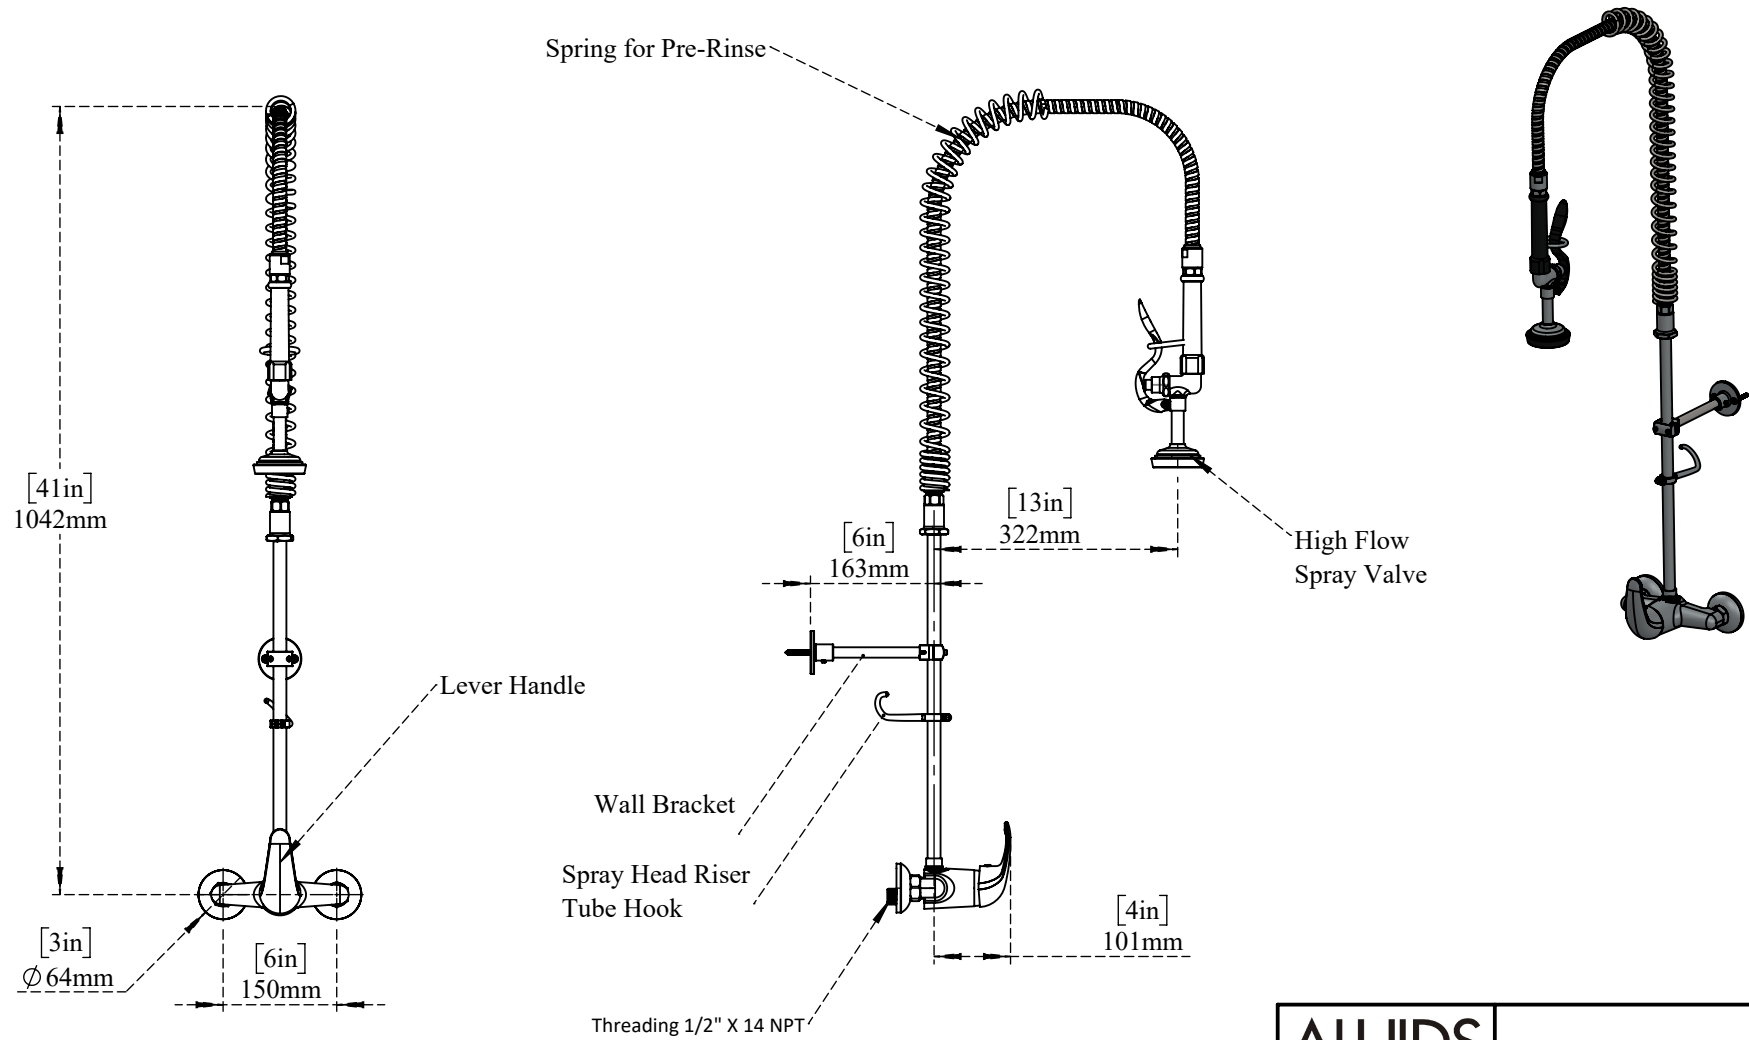

PART NO.-

C9552 LD

TITLE-

Single Lever Wall Mount Pre -Rinser  
W/ High Flow Spray Valves 44" Flexible Stainless Steel Hose

**ALUIDS**

Note:- Information provided for reference only.

\* This document and the information thereon is the property of Krome Dispense Pvt Ltd. & its subsidiaries. Any reproduction in part or as a whole without the written permission of Krome Dispense Pvt Ltd. is prohibited.