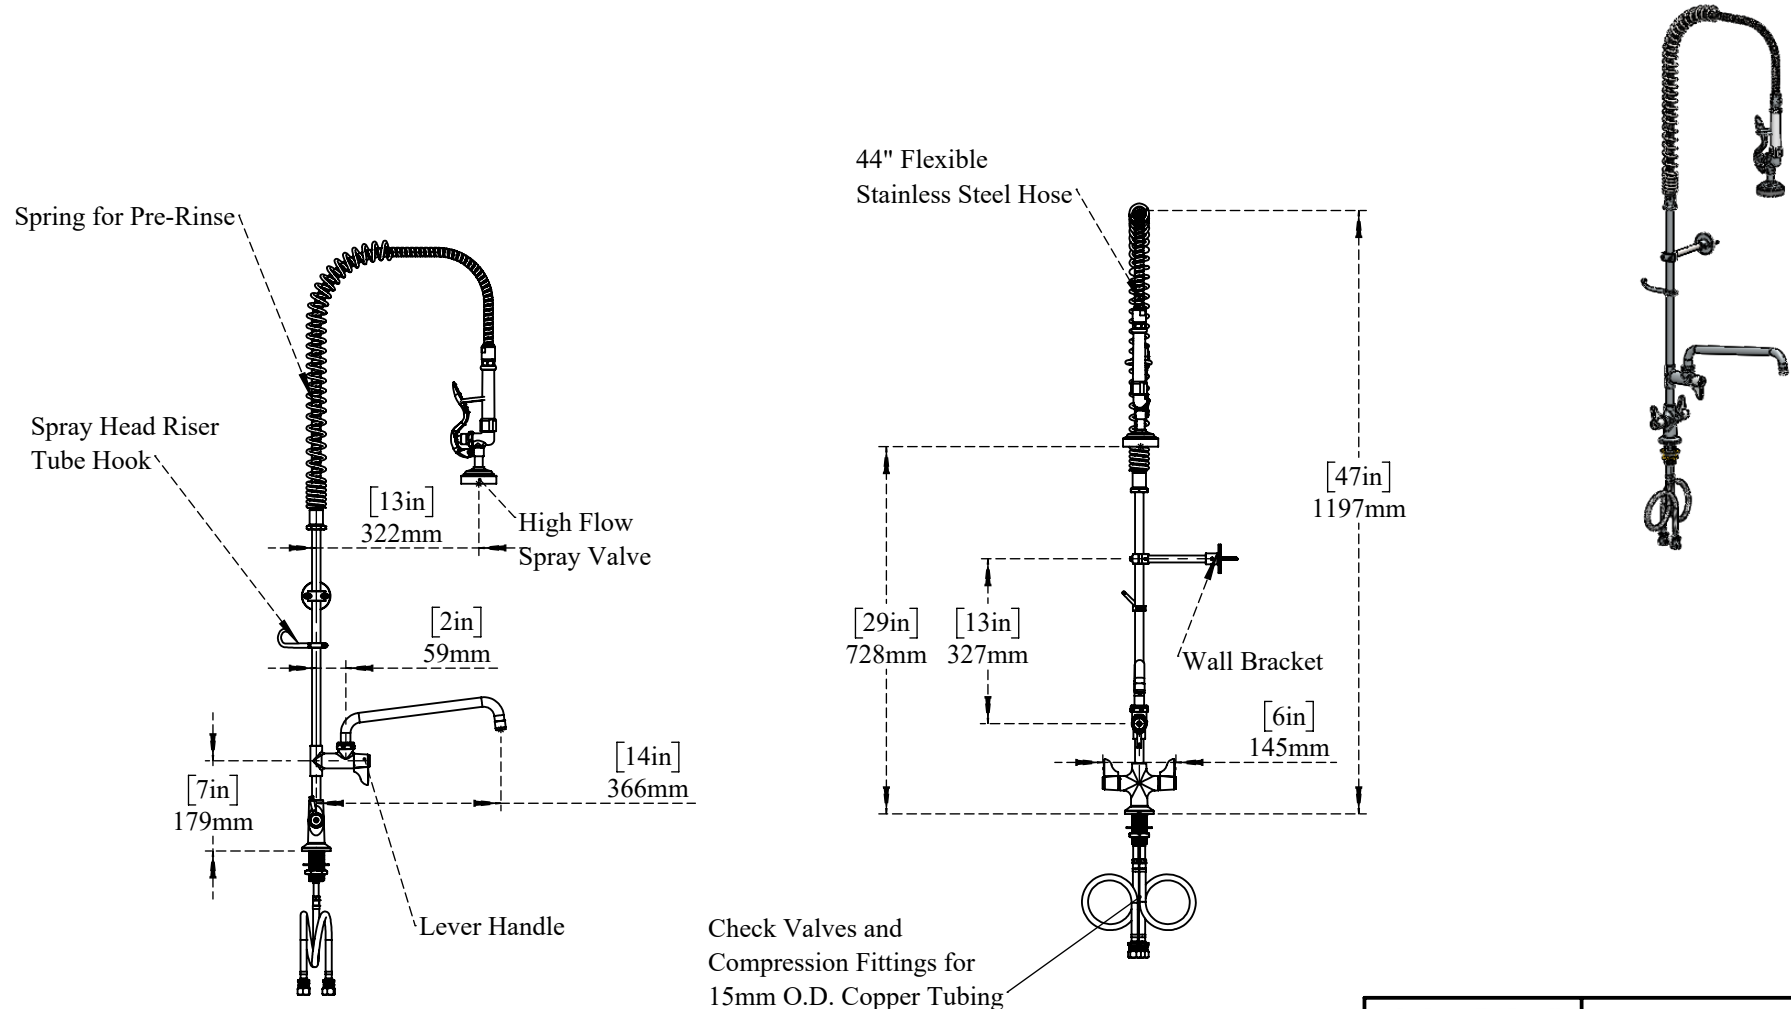

PART NO.-

C9556 LD

TITLE-

Single Hole Deck Mount Pre Rinser with 12" Spout - 1.15 GPM

ALUIDS Note:- Information provided for reference only.

* This document and the information thereon is the property of Krome Dispense Pvt Ltd. & its subsidiaries. Any reproduction in part or as a whole without the written permission of Krome Dispense Pvt Ltd. is prohibited.