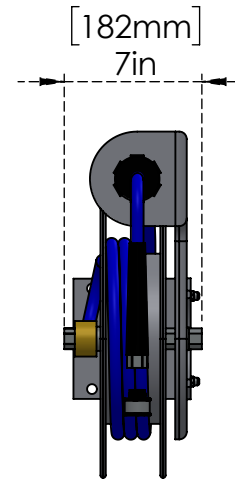

PART NO.- C8269Line Drawing

TITLE- Epoxy Coated Steel Water Hose Reel (3/8" X 52.4 ft)

All dimensions are in inches, mm (in bracket)

**ALUIDS**

Note:- Information provided for reference only.

\* This document and the information thereon is the property of Krome Dispense Pvt Ltd. & its subsidiaries. Any reproduction in part or as a whole without the written permission of Krome Dispense Pvt Ltd. is prohibited.