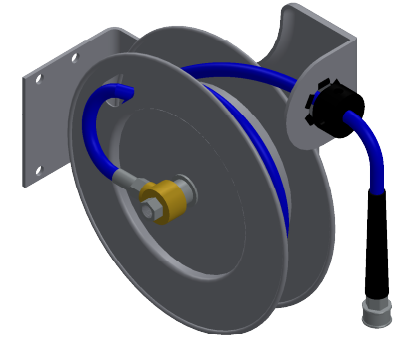

PART NO.- C8269Line Drawing

TITLE- Epoxy Coated Steel Water Hose Reel (3/8" X 52.4 ft)

All dimensions are in inches, mm (in bracket)

**ALUIDS**

Note:- Information provided for reference only.

\* This document and the information thereon is the property of Krome Dispense Pvt Ltd. & its subsidiaries. Any reproduction in part or as a whole without the written permission of Krome Dispense Pvt Ltd. is prohibited.