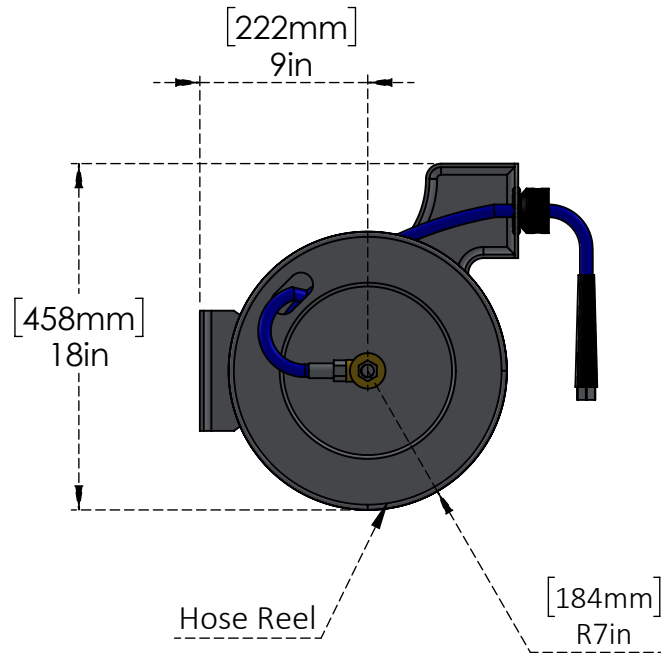

PART NO.- C8269Line Drawing

TITLE- Epoxy Coated Steel Water Hose Reel (3/8" X 52.4 ft)

All dimensions are in inches, mm (in bracket)

**ALUIDS**

Note:- Information provided for reference only.

\* This document and the information thereon is the property of Krome Dispense Pvt Ltd. & its subsidiaries. Any reproduction in part or as a whole without the written permission of Krome Dispense Pvt Ltd. is prohibited.