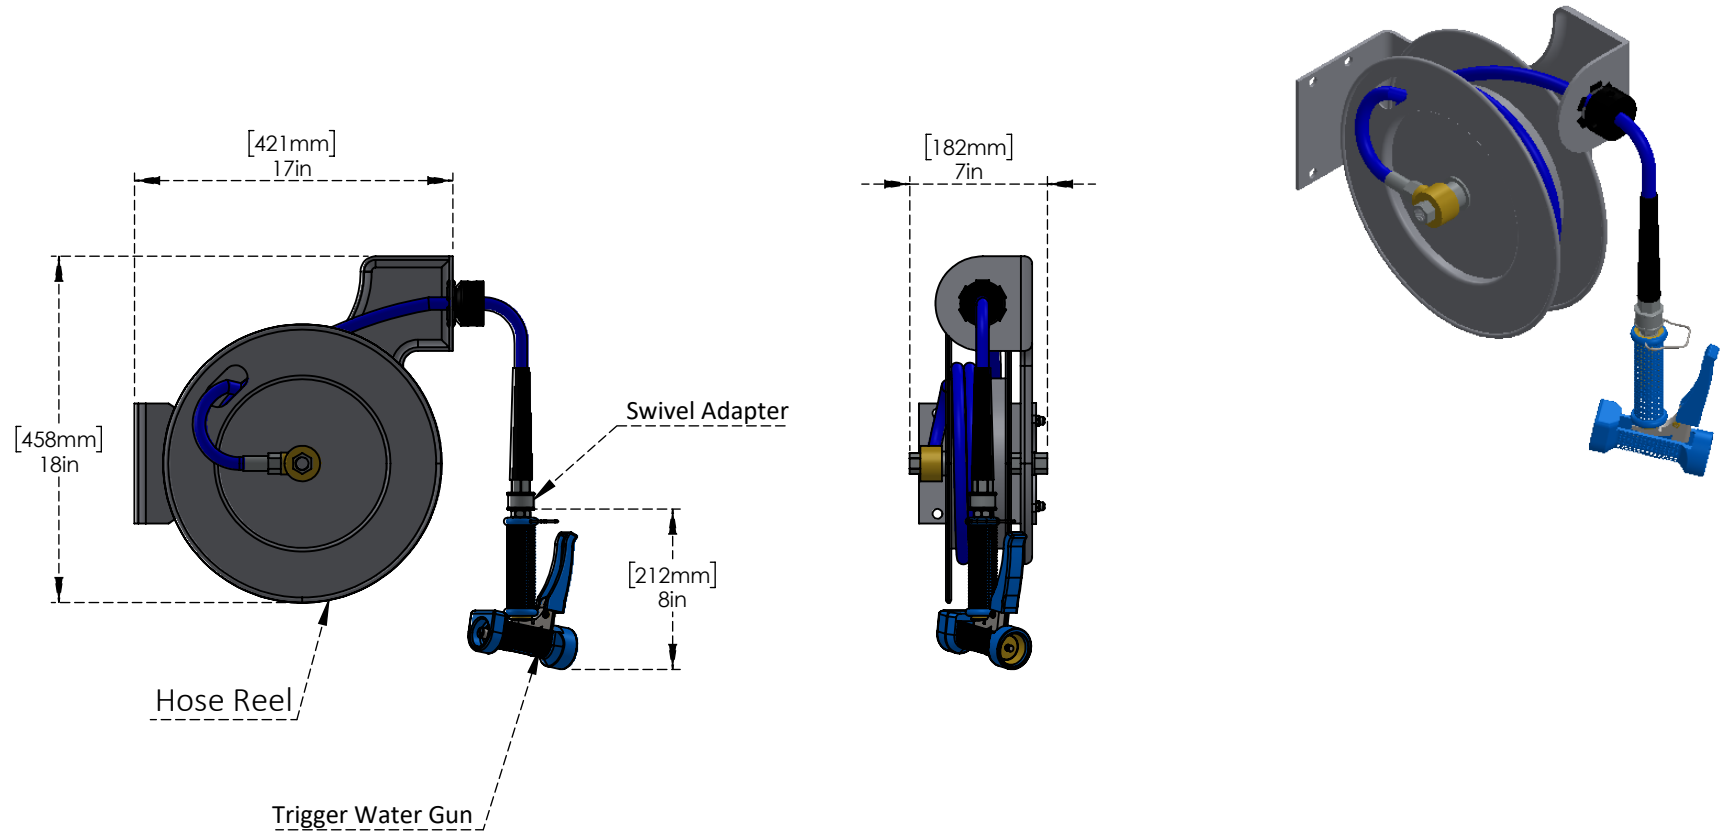

PART NO.- C8269SG Line Drawing

TITLE- Epoxy Coated Steel Water Hose Reel (3/8" X 52.4 ft) With Trigger Water Gun (16 meter)

All dimensions are in inches, mm (in bracket)

ALUIDS

Note:- Information provided for reference only.