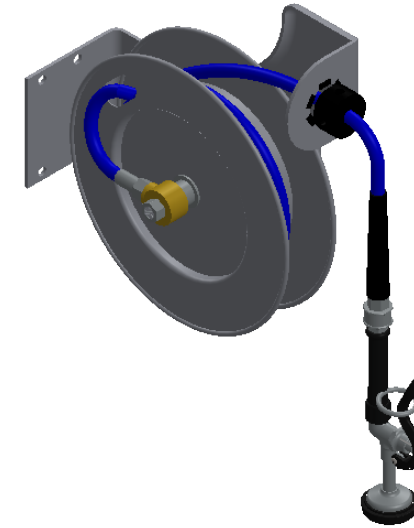

**PART NO.- C8269SV Line Drawing**

**TITLE- Epoxy Coated Steel Water Hose Reel (3/8" X 52.4 ft) With Trigger Spray Gun (16 meter)**

All dimensions are in inches, mm (in bracket)

**ALUIDS**

**Note:-** Information provided for reference only.