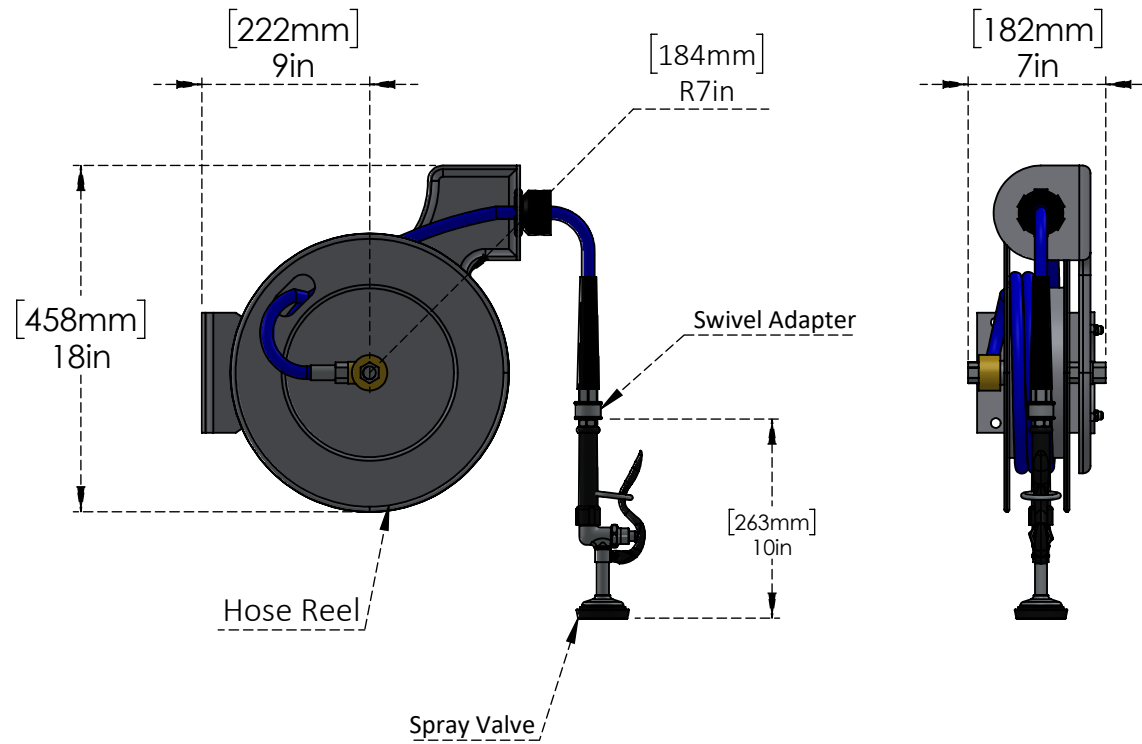

**PART NO.- C8269SV Line Drawing**

**TITLE- Epoxy Coated Steel Water Hose Reel (3/8" X 52.4 ft) With Trigger Spray Gun (16 meter)**

All dimensions are in inches, mm (in bracket)

**ALUIDS**

**Note:-** Information provided for reference only.