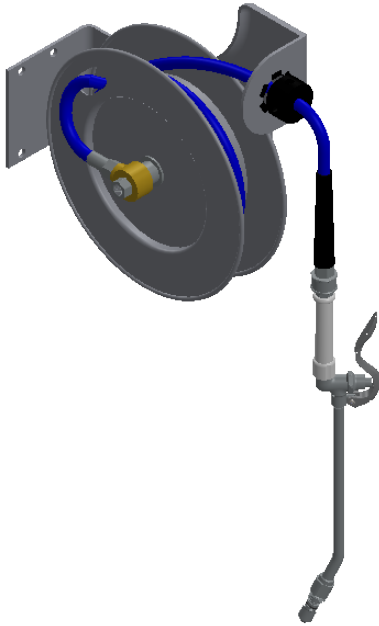

Commercial Kitchen Plumbing

Epoxy Coated Steel Water Hose Reel (3/8" X 52.4 ft) With
Trigger Spray Wand (16 meter)

C8269SW

ITEM NO.	PART NUMBER	Part Name	QTY.
1	C8269.01	Kitchen Cleaning Water Hose Reel 16mtr (3/8" X 52.4 Feet)	1
2	C8124	Swivel Adapter for Pre-Rinse Spray Valve	1
3	C8687-SW	Hose Reel Extended Spray Valve Unit with 7/8" X 20 UNEF Male Inlet	1
4	C8269.70	Polybag for Kitchen cleaning water hose	1
5	C8269.88	Master carton for Kitchen cleaning water hose reel	1