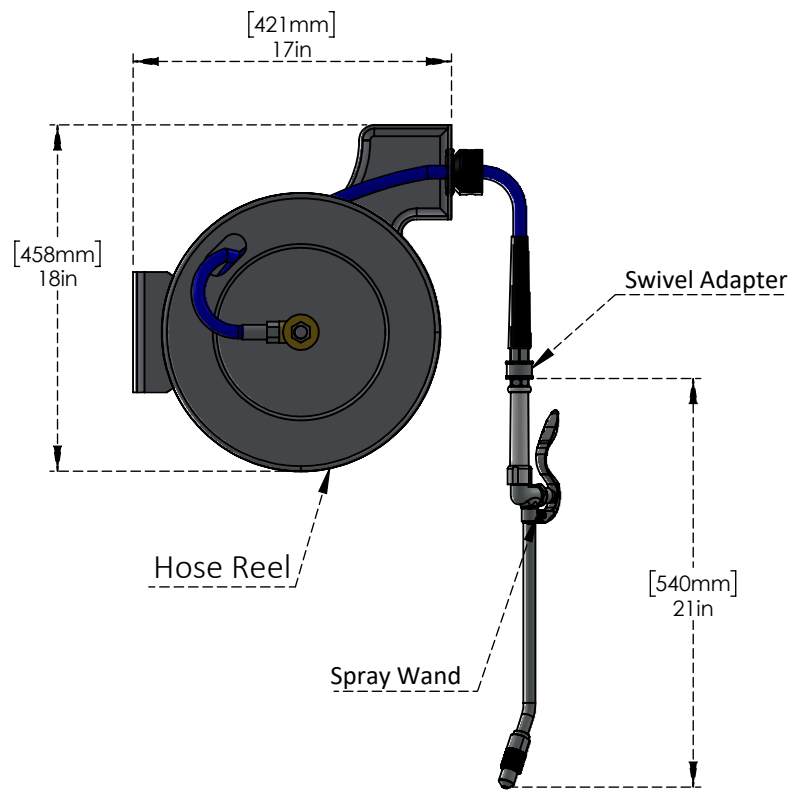

PART NO.- C8269SW Line Drawing

TITLE- Epoxy Coated Steel Water Hose Reel (3/8" X 52.4 ft) With Spray Wand (16 meter)

All dimensions are in inches, mm (in bracket)

ALUIDS

Note:- Information provided for reference only.