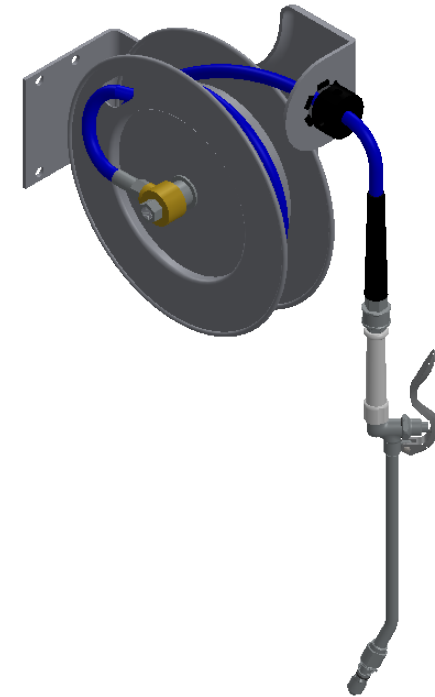

PART NO.- C8269SW Line Drawing

TITLE- Epoxy Coated Steel Water Hose Reel (3/8" X 52.4 ft) With Spray Wand (16 meter)

All dimensions are in inches, mm (in bracket)

ALUIDS

Note:- Information provided for reference only.