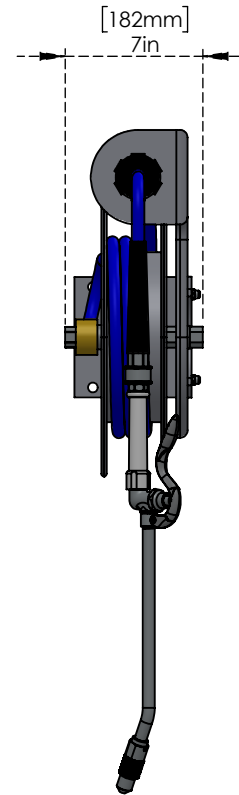

PART NO.- C8269SW Line Drawing

TITLE- Epoxy Coated Steel Water Hose Reel (3/8" X 52.4 ft) With Spray Wand (16 meter)

All dimensions are in inches, mm (in bracket)

ALUIDS

Note:- Information provided for reference only.