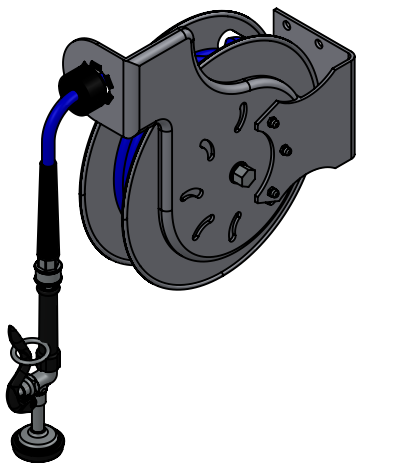

PART NO.-

C8270SV Line Drawing

TITLE-

Hose Reel Stainless Steel Epoxy Coated 35 Ft  
(3/8"X35') With Spray Valve

All dimensions are in inches, mm (in bracket)

**Krome**  
dispense **Note:-** Information provided for reference only.