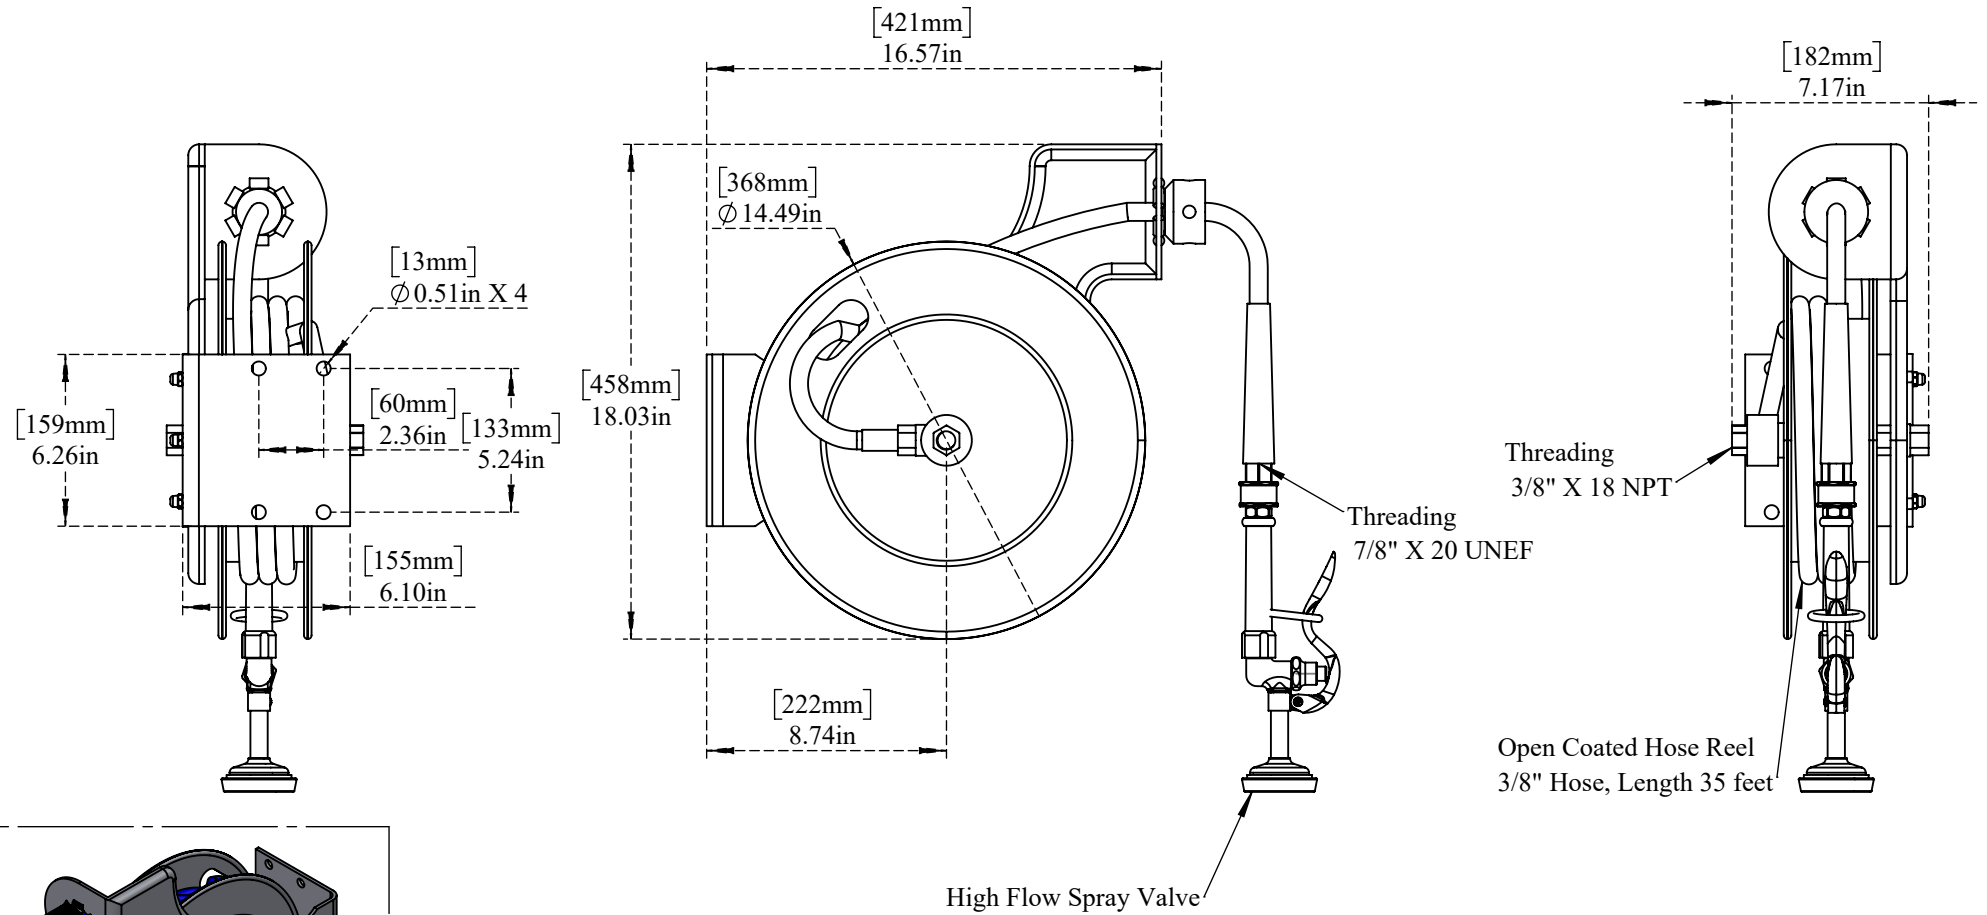

PART NO.-

C8270SV Line Drawing

TITLE-

Hose Reel Stainless Steel Epoxy Coated 35 Ft  
(3/8"X35') With Spray Valve

All dimensions are in inches, mm (in bracket)

**Krome**  
dispense **Note:-** Information provided for reference only.