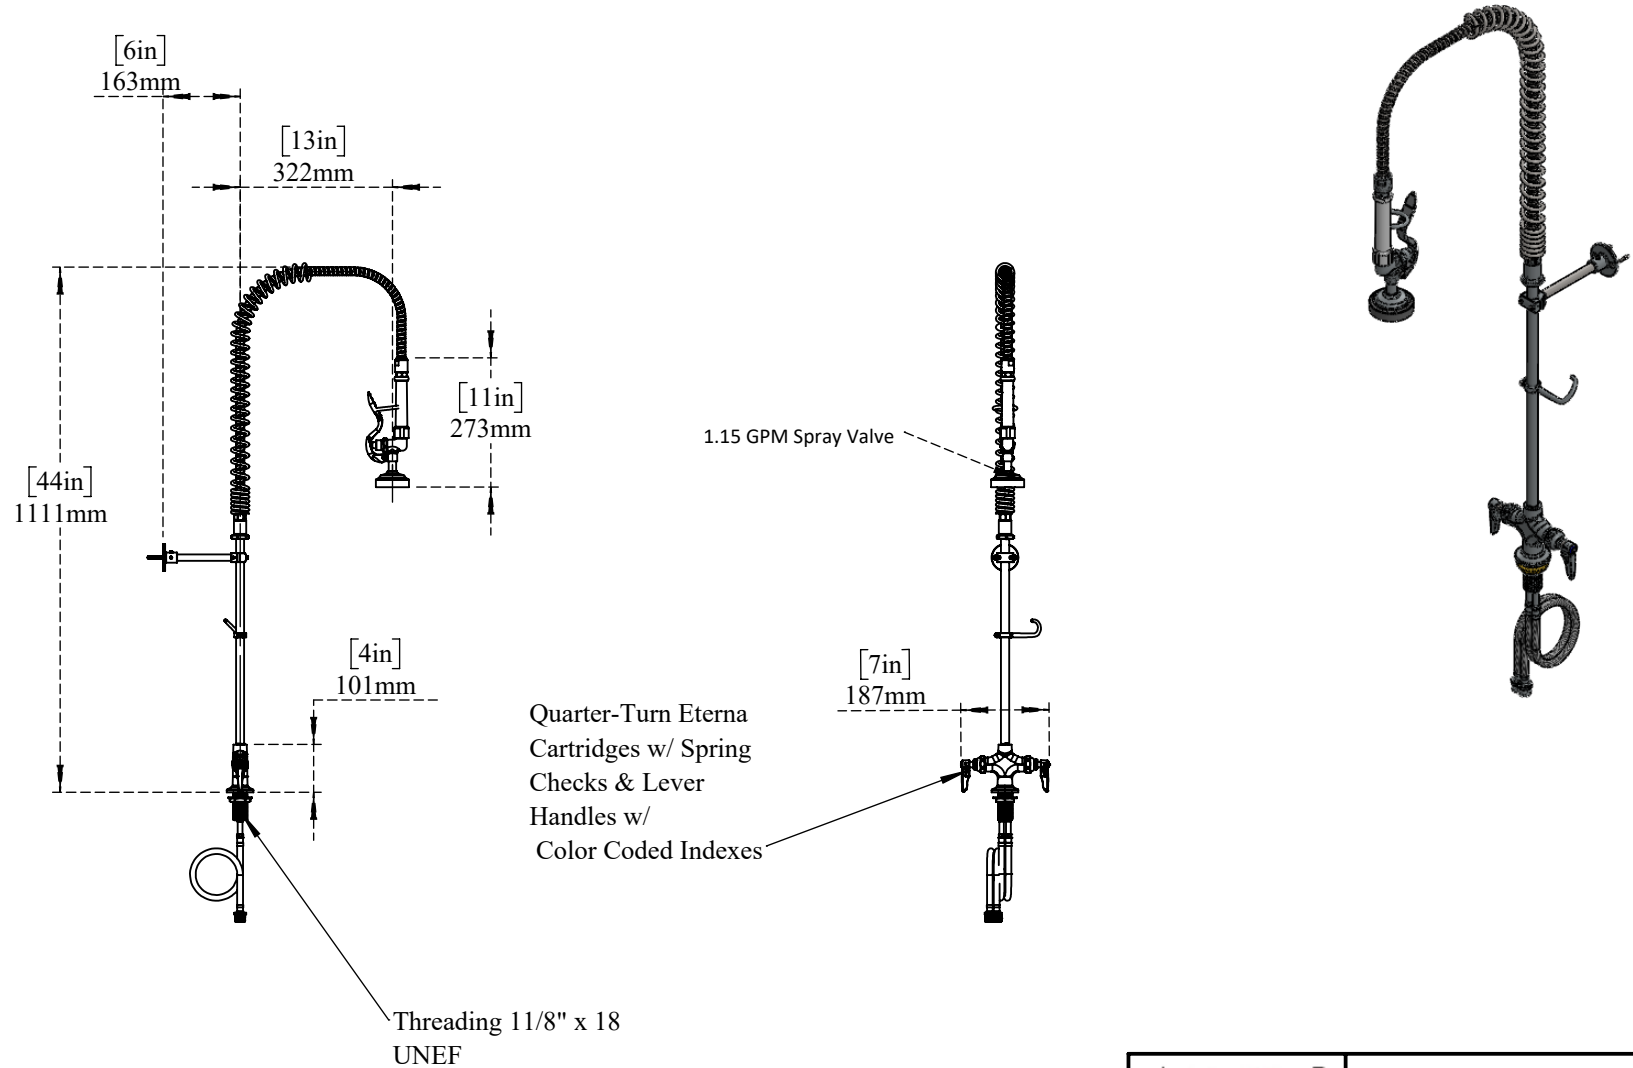

PART NO.- C8433-1.15 Line Drawing

TITLE- Pre-Rinse Unit:Long Height Double Lever Single Hole Deck Mount,High Flow Spray Valve

All dimensions are in inches, mm (in bracket)

ALUIDS	Note:- Information provided for reference only.
* This document and the information thereon is the property of Krome Dispense Pvt Ltd. & its subsidiaries. Any reproduction in part or as a whole without the written permission of Krome Dispense Pvt Ltd. is prohibited.	