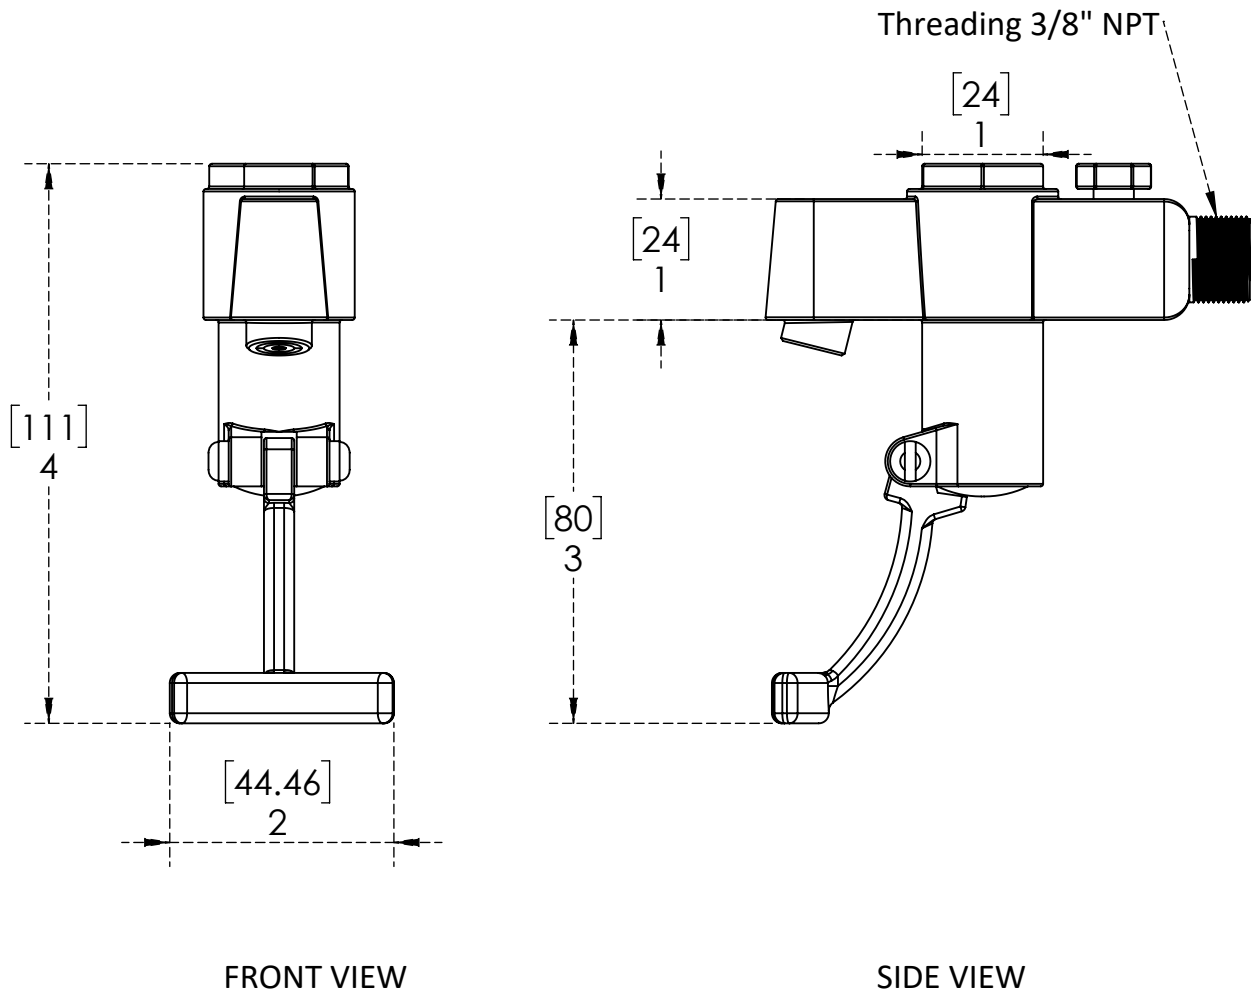

Features & Benefits:

- 3/8" NPT male inlet
- Adjustable screw flow
- Instantaneous shut-off
- Glass filler Wall mount

C8861.04

Warranty: Three Years (Limited)

Product Dimensions:-

Revision # -
Copyright © 2017 Krome Dispense. All Rights Reserved