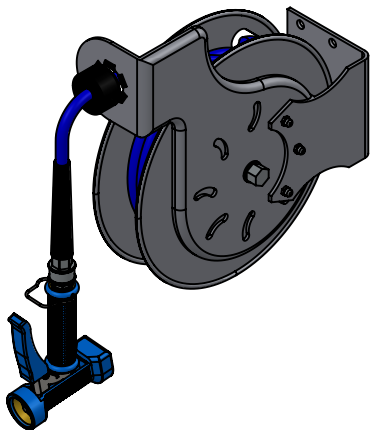

PART NO.-

C8270SG Line Drawing

TITLE-

Hose Reel Stainless Steel Epoxy Coated 35 Ft
(3/8"X35') with Trigger Water Spray Gun

All dimensions are in inches, mm (in bracket)

	Note:- Information provided for reference only.
* This document and the information thereon is the property of Krome Dispense Pvt Ltd. & its subsidiaries. Any reproduction in part or as a whole without the written permission of Krome Dispense Pvt Ltd. is prohibited.	