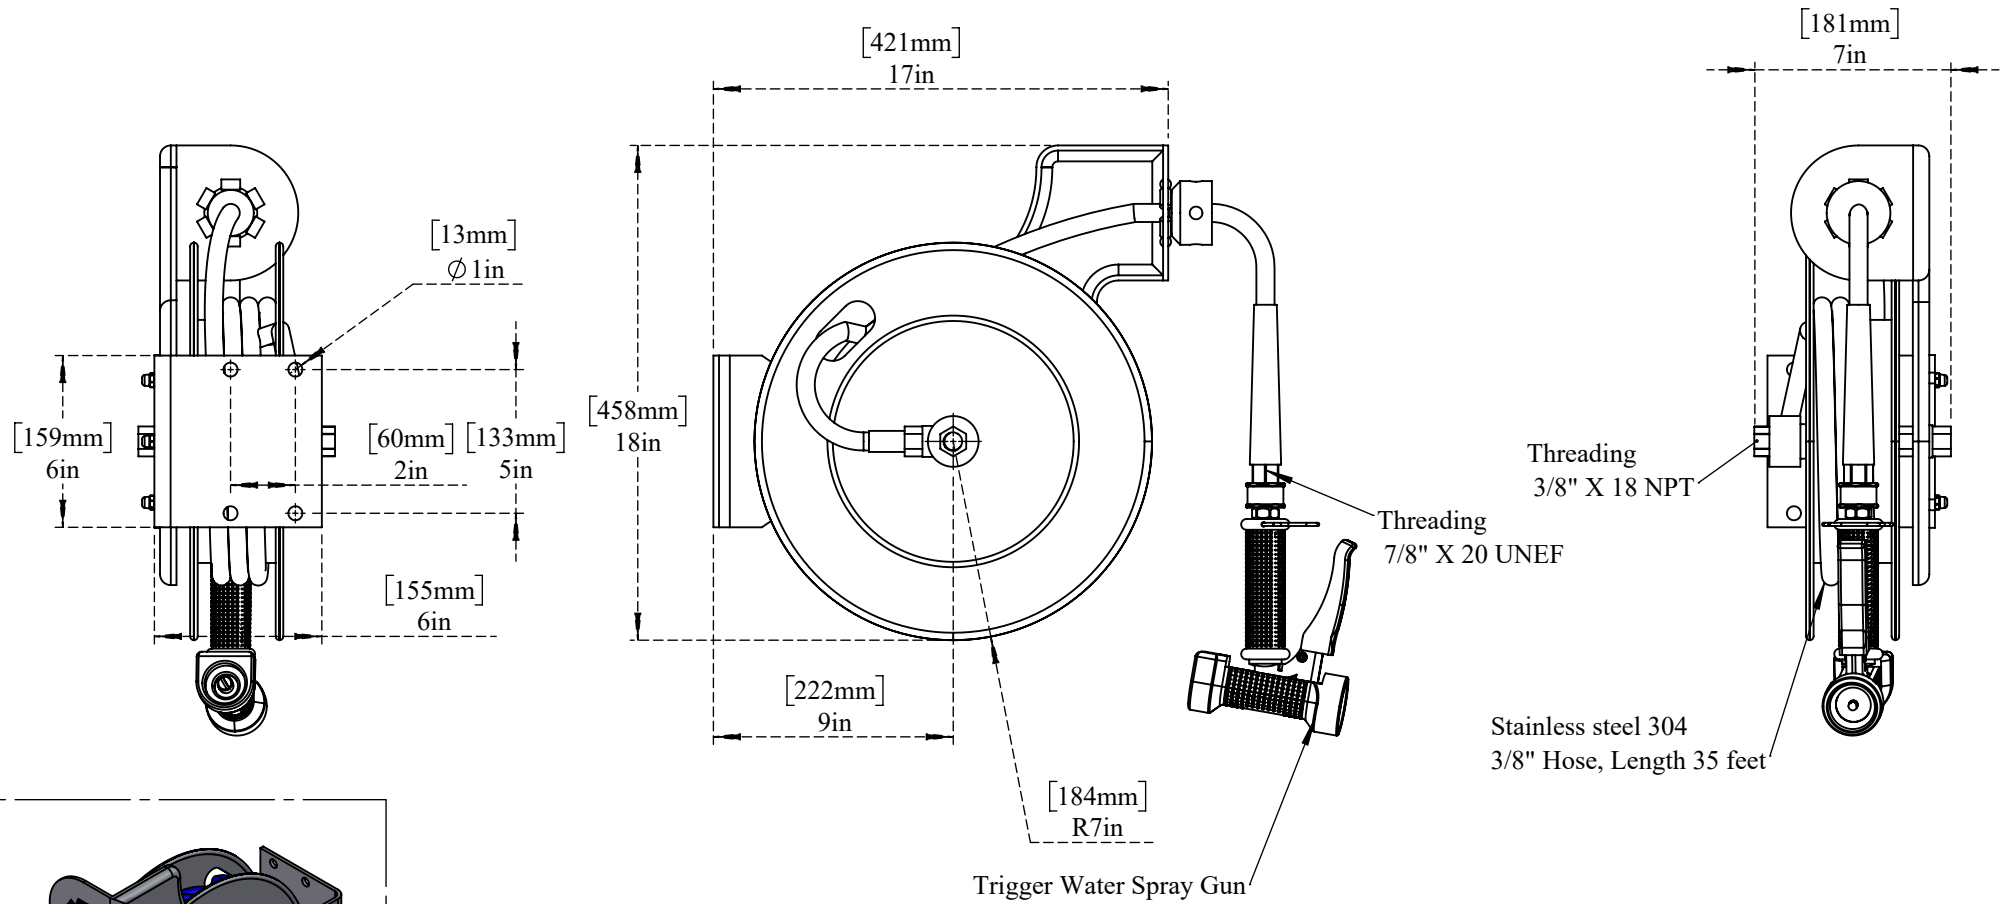

PART NO.-

C8270SG Line Drawing

TITLE-

Hose Reel Stainless Steel Epoxy Coated 35 Ft
(3/8"X35') with Trigger Water Spray Gun

All dimensions are in inches, mm (in bracket)

	Note:- Information provided for reference only.
* This document and the information thereon is the property of Krome Dispense Pvt Ltd. & its subsidiaries. Any reproduction in part or as a whole without the written permission of Krome Dispense Pvt Ltd. is prohibited.	