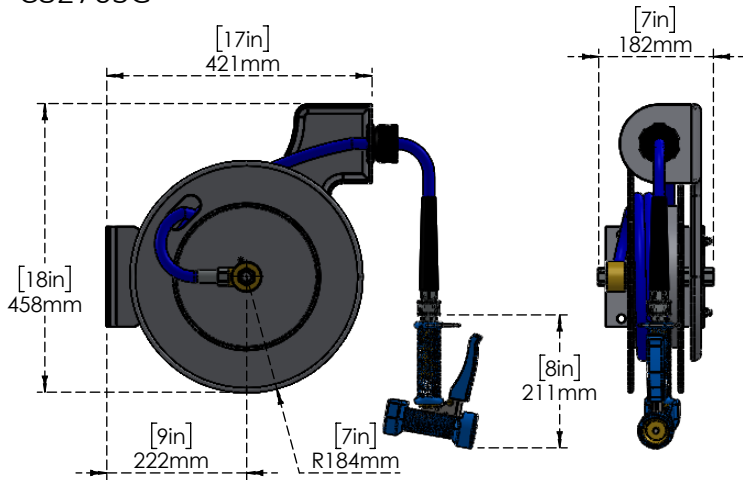

For Residential and Commercial Applications

Job Name _____
Job Location _____
Engineer _____
Approval _____

Contractor _____
Approval _____
Contractor's P.O. No. _____
Representative _____

Series:

Epoxy Coated Steel Water Hose Reel 3/8" X 35 Feet With Trigger Water Gun

C8270SG

Specification:

- Hose Reel is 10.7 meter long and made of great quality rubber for Heavy-duty use.
- Hose Reel Body is constructed from Powder Coated steel
- Ideal for food-service, Commercial Kitchens, Restaurants, & Hotel Applications.
- wall mount.
- Hose OD 3/8" is suitable to sustain high pressure of 300 PSI

Features & Benefits:

- This product is made with high quality and very resistant materials
- It is advisable for the hose to be installed near a source of water
- The most appropriate place is on a wall in horizontal position,
- Both for indoor and outdoor use
- Retract automatically

Optional Hose Reel Spray Valves

- Spray Wand
- Spray Valve

Performance Data:

- Pressure: 20 - 125 psi
- Temperature: : 40°F-140°F
- Flow Rate: 3.40 GPM @ 60 psi

Product Compliance:

- California proposition 65