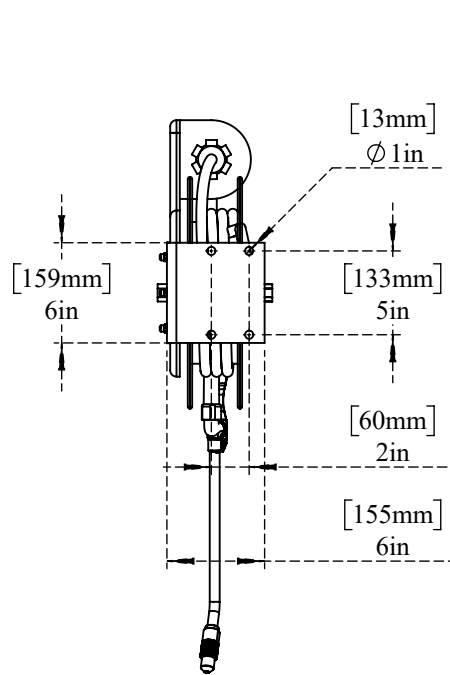

PART NO.-

C8270SW Line Drawing

TITLE-

Hose Reel Stainless Steel Epoxy Coated 35 Ft
(3/8"X35') With Spray Wand

Trigger Water Spray Gun

All dimensions are in inches, mm (in bracket)

Krome
dispense

Note:- Information provided for reference only.