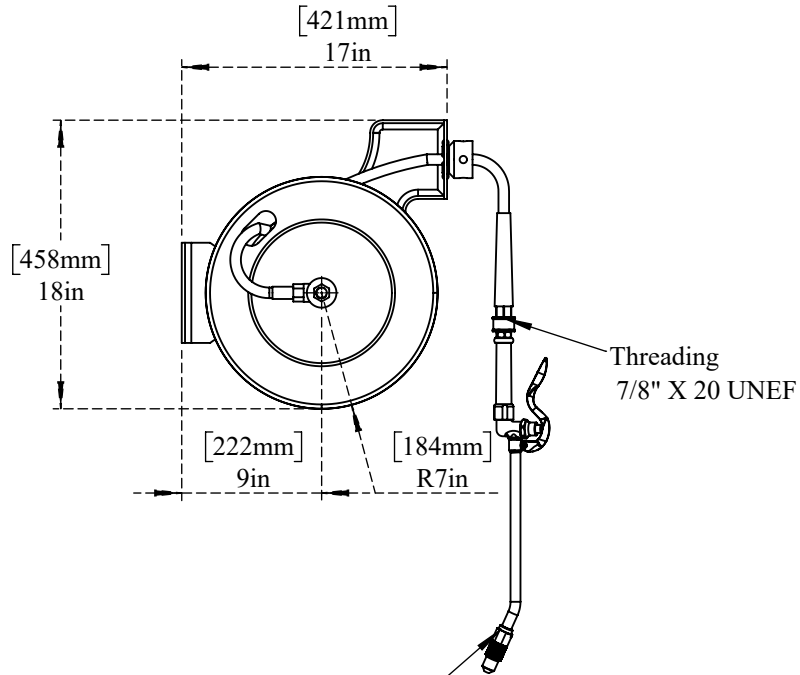

PART NO.-

C8270SW Line Drawing

TITLE-

Hose Reel Stainless Steel Epoxy Coated 35 Ft
(3/8"X35') With Spray Wand

Trigger Water Spray Gun

All dimensions are in inches, mm (in bracket)

Krome
dispense

Note:- Information provided for reference only.