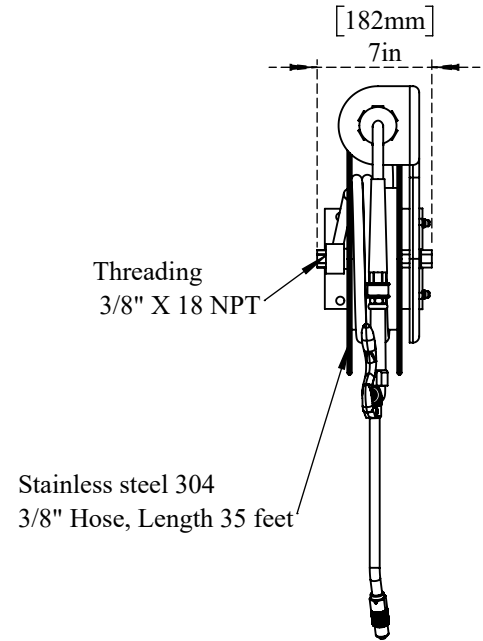

PART NO.-

C8270SW Line Drawing

TITLE-

Hose Reel Stainless Steel Epoxy Coated 35 Ft
(3/8"X35') With Spray Wand

Trigger Water Spray Gun

All dimensions are in inches, mm (in bracket)

Krome
dispense

Note:- Information provided for reference only.