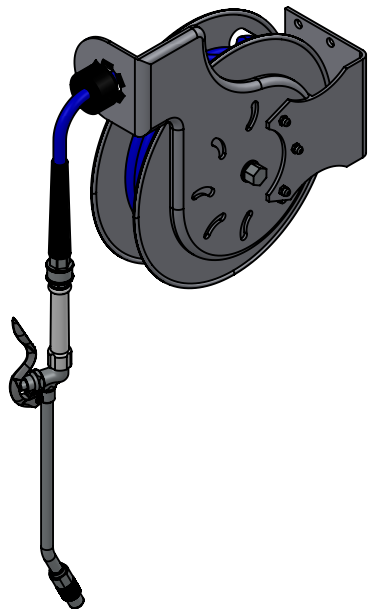

PART NO.-

C8270SW Line Drawing

TITLE-

Hose Reel Stainless Steel Epoxy Coated 35 Ft
(3/8"X35') With Spray Wand

Trigger Water Spray Gun

All dimensions are in inches, mm (in bracket)

Krome
dispense

Note:- Information provided for reference only.