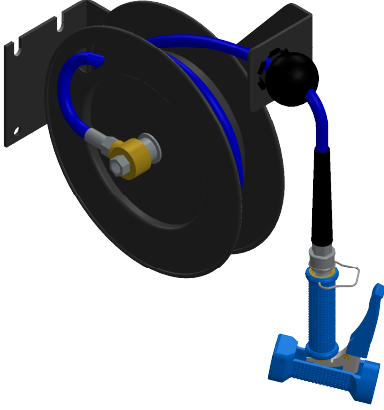

Epoxy Coated Steel Water Hose Reel Black (3/8" X 52.4 ft) With Trigger Spray Gun (16 meter)

C8281SG

ITEM NO.	PART NUMBER	Part Name	QTY.
1	C8281	Epoxy Coated Steel Hose Reel - 16 Meter	1
2	C8124	Swivel Adapter for Pre-Rinse Spray Valve	1
3	C8251.01	1/2" x 14 to 7/8" x 20 UNEF Adapter	1
4	C8251	Front Trigger Water Gun	1
5	C8269.70	Polybag for Kitchen cleaning water hose	1
6	C8269.88	Master carton for Kitchen cleaning water hose reel	1