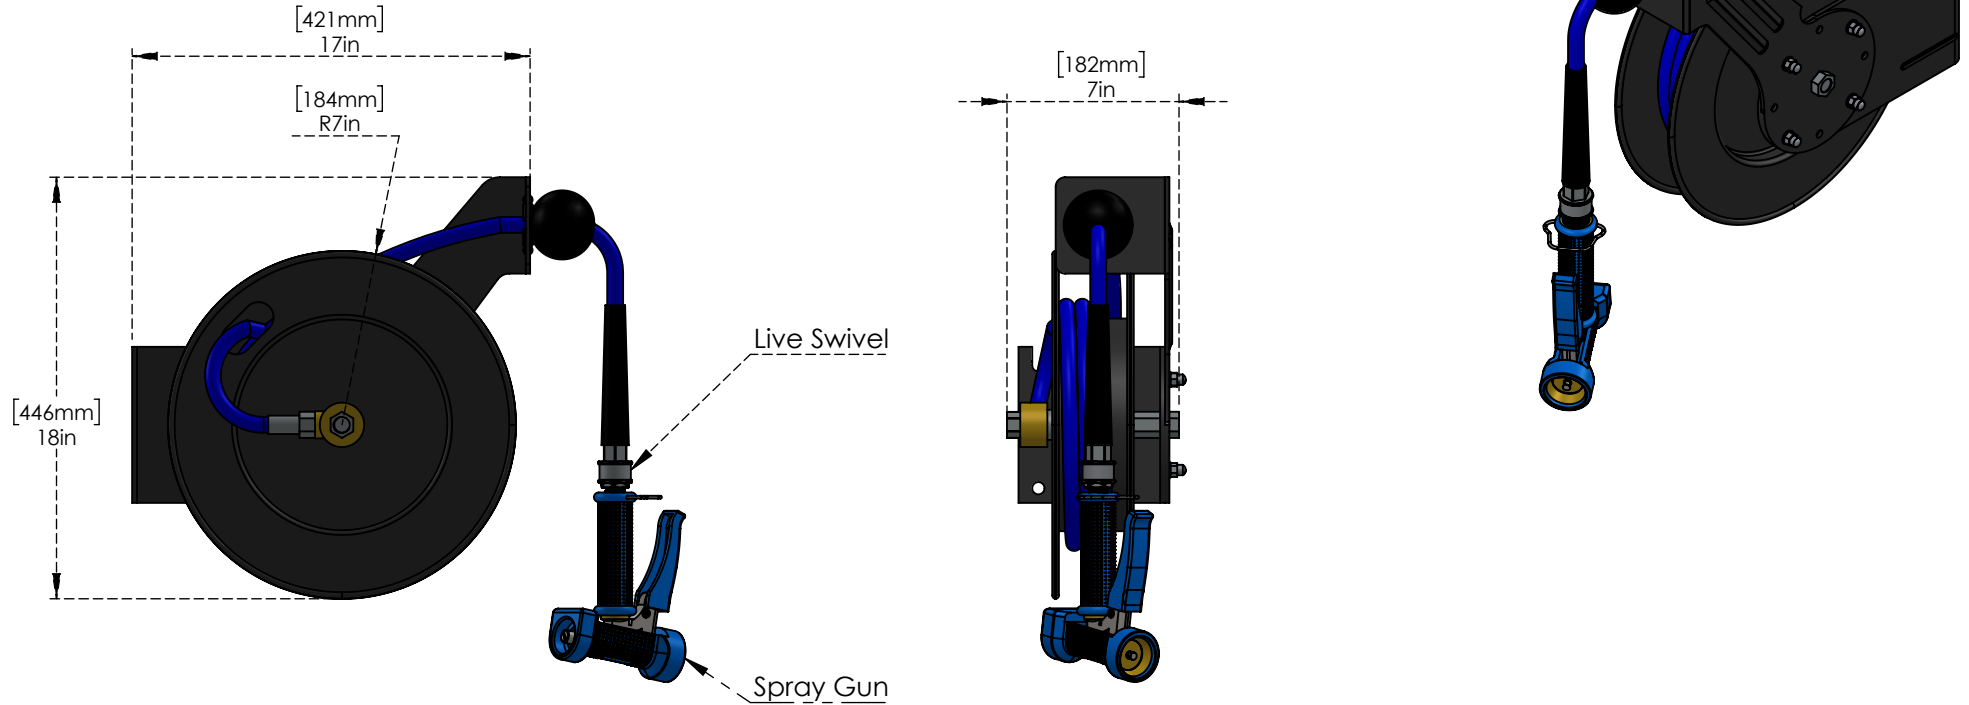

PART NO.- C8281SG Line Drawing

TITLE- Epoxy Coated Steel Water Hose Reel Black (3/8" X 52.4 ft)
With Trigger Spray Gun (16 meter)

All dimensions are in inches, mm (in bracket)

ALUIDS

Note:- Information provided for reference only.