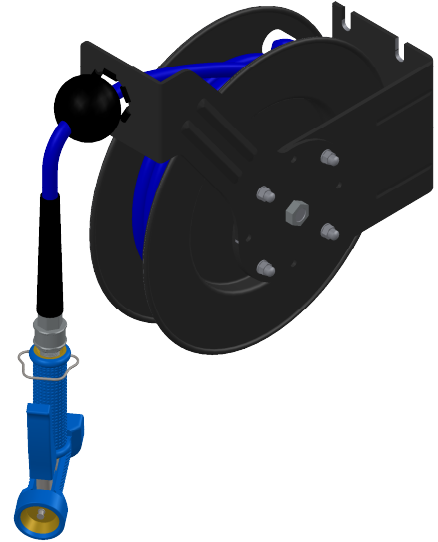

For Residential and Commercial Applications

Job Name _____
Job Location _____
Engineer _____
Approval _____

Contractor _____
Approval _____
Contractor's P.O. No. _____
Representative _____

Series:

Epoxy Coated Steel Water Hose Reel Black (3/8" X 52.4 ft) With Trigger Spray Gun (16 meter)

C8281SG

Features & Benefits:

- This product is made with high quality and very resistant materials
- It is advisable for the hose to be installed near a source of water
- The most appropriate place is on a wall in horizontal position,
- Both for indoor and outdoor use

Specification:

- Hose Reel is 16m long and made of great quality rubber for Heavy-duty use.
- Hose Reel Body is constructed from Powder Coated steel
- Ideal for food-service, Commercial Kitchens, Restaurants, & Hotel Applications.
- wall mount.
- Hose OD 3/8" is suitable to sustain high pressure of 300PSI