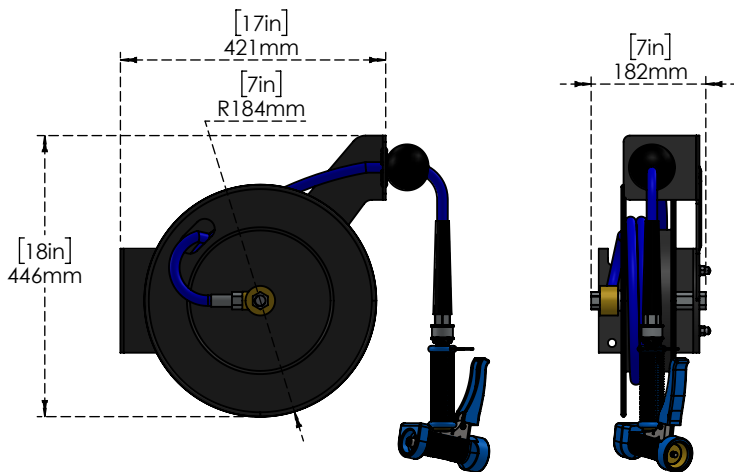

For Residential and Commercial Applications

Job Name _____
Job Location _____
Engineer _____
Approval _____

Contractor _____
Approval _____
Contractor's P.O. No. _____
Representative _____

Series:

Epoxy Coated Steel Water Hose Reel Black (3/8" X 52.4 ft) With Trigger Spray Gun (16 meter)

C8281SG

Features & Benefits:

- This product is made with high quality and very resistant materials
- It is advisable for the hose to be installed near a source of water
- The most appropriate place is on a wall in horizontal position,
- Both for indoor and outdoor use

Specification:

- Hose Reel is 16m long and made of great quality rubber for Heavy-duty use.
- Hose Reel Body is constructed from Powder Coated steel
- Ideal for food-service, Commercial Kitchens, Restaurants, & Hotel Applications.
- wall mount.
- Hose OD 3/8" is suitable to sustain high pressure of 300PSI