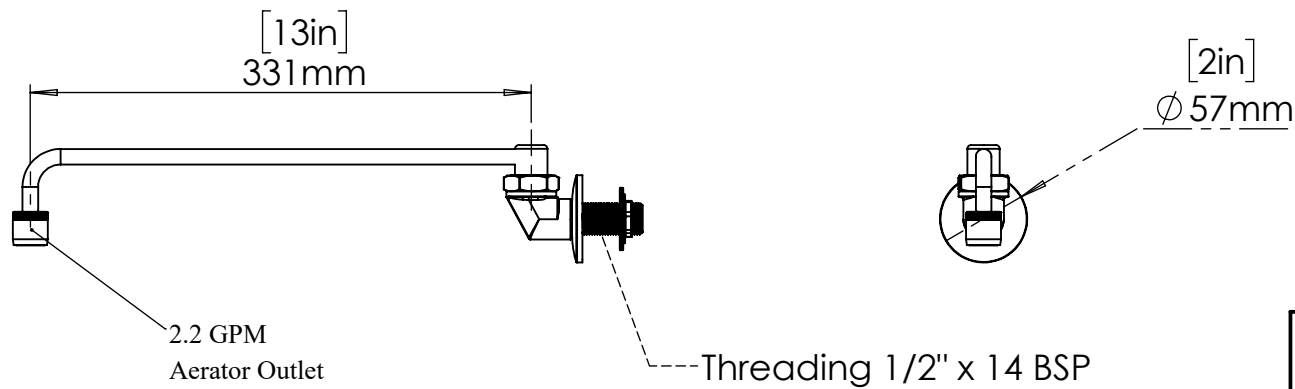

PART NO.-

C8495-17 Line Drawing

TITLE- Wok/ Range faucet with 13" Swing Nozzle - Full Flow -
1/2" BSP Male Inlet

ALUIDS

Note:- Information provided for reference only.

* This document and the information thereon is the property of Krome Dispense Pvt Ltd. & its subsidiaries. Any reproduction in part or as a whole without the written permission of Krome Dispense Pvt Ltd. is prohibited.

All dimensions are in mm, inches (in bracket)