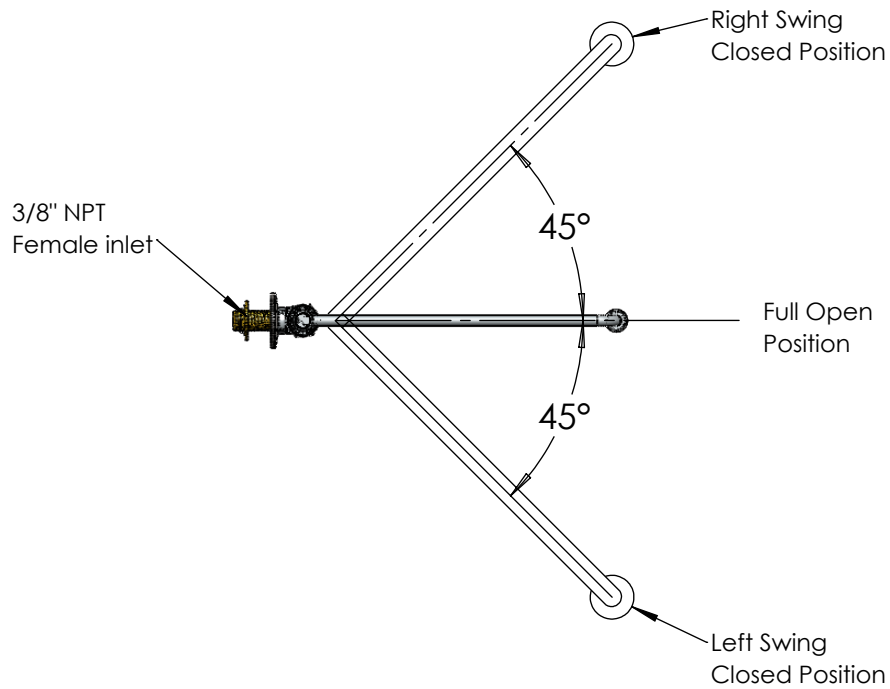

PART NO.-

C8495-17 Line Drawing

TITLE- Wok/ Range faucet with 13" Swing Nozzle - Full Flow -
1/2" BSP Male Inlet

ALUIDS

Note:- Information provided for reference only.

* This document and the information thereon is the property of Krome Dispense Pvt Ltd. & its subsidiaries. Any reproduction in part or as a whole without the written permission of Krome Dispense Pvt Ltd. is prohibited.

All dimensions are in mm, inches (in bracket)