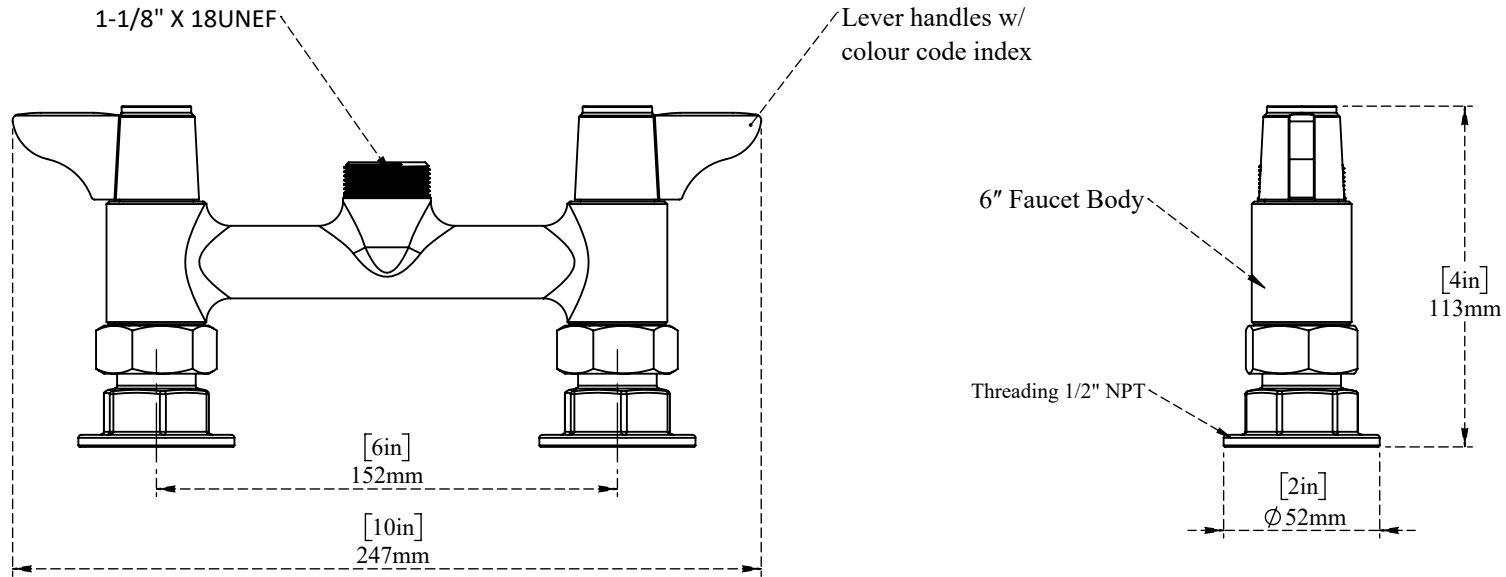

PART NO.-

C9605 Line drawing

TITLE-

Ecoline Pantry Faucet 6" Centers deck Mount for Swivel Spouts

ALUIDS

Note:- Information provided for reference only.

* This document and the information thereon is the property of Krome Dispense Pvt Ltd. & its subsidiaries. Any reproduction in part or as a whole without the written permission of Krome Dispense Pvt Ltd. is prohibited.