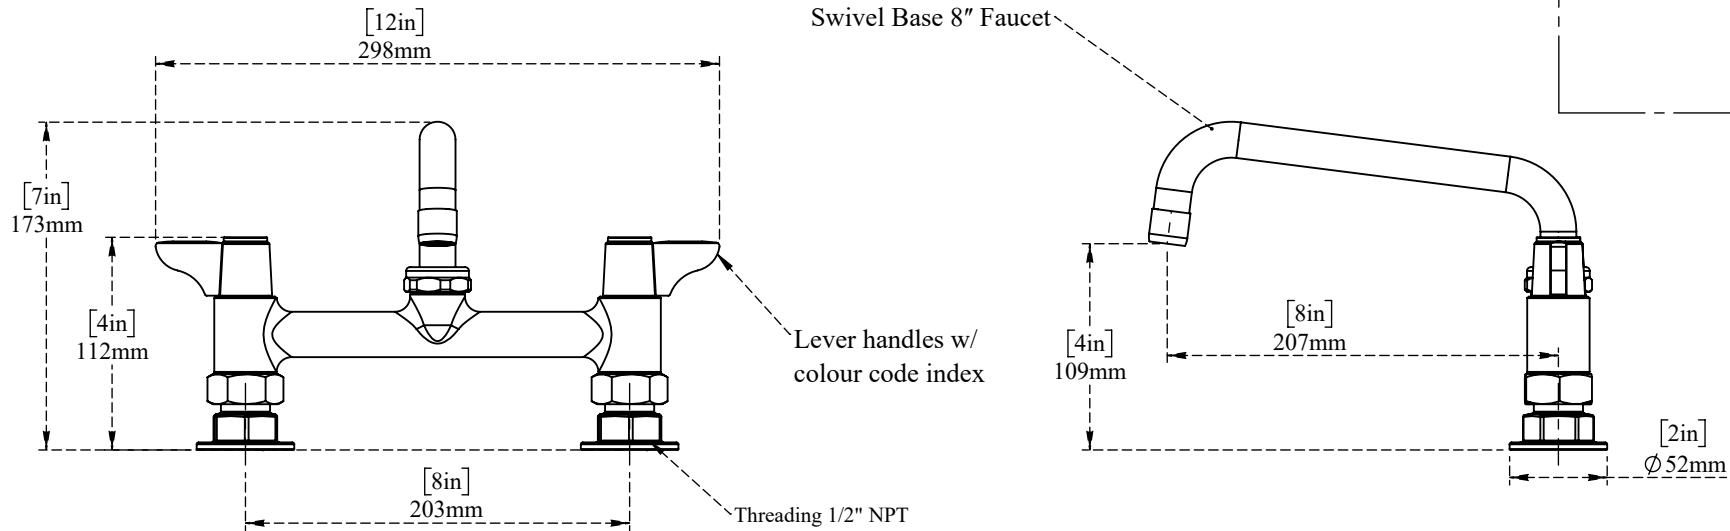

PART NO.-

C9805-8 Line drawing

TITLE-

Double Pantry Deck Mount Swivel Base 8" Faucet

Note:- Information provided for reference only.

\* This document and the information thereon is the property of Krome Dispense Pvt Ltd. & its subsidiaries. Any reproduction in part or as a whole without the written permission of Krome Dispense Pvt Ltd. is prohibited.