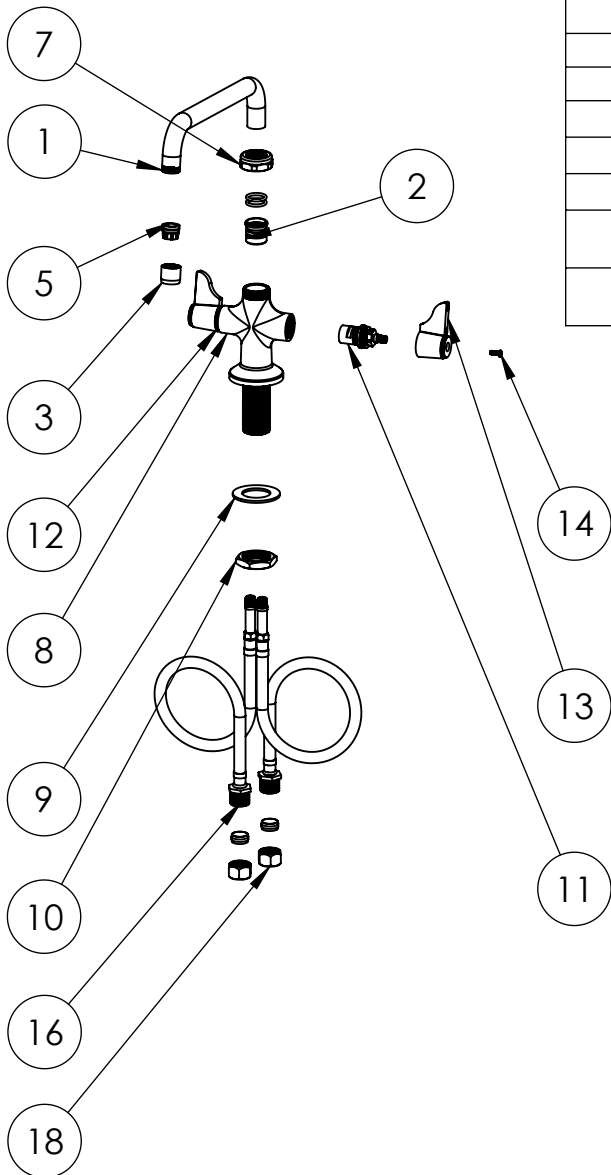

Ecoline Single Hole Faucet Deck Mount With 12" Spout - Mixing Faucet - Ceramic cartridges - 2.2 GPM with inlet tubings

C9174-12

ITEM NO.	PART NUMBER	Part Name	QTY.
1	C9174.06.01	10" Pipe for Swing Nozzle	1
2	C9174.06.02	Swivel Bush	1
3	C9174.09.01	Aerator Holder	1
4	C9174.09.02	Laminar Flow Aerator - 2.20 GPM	1
5	C9174.09.03	Aerator Washer	1
6	C9174.10	O-Ring For Ecoline Swing Nozzle	2
7	C9174.06.03	Check nut For Swing Nozzle	1
8	C9556.03	Double lever Single Hole Deck Mount Base Faucet Body	1
9	C8443.02	Washer for Long Height Double Lever Single Hole Deck Mount Base Faucet	1
10	C8443.03	1 1/8" UNEF Nut for Long Height Double Lever Single Hole Deck Mount Base Faucet	1
11	C9174.01- C	Cold Ceramic Disc Cartridge	1
12	C9174.01- H	Hot Ceramic Disc Cartridge	1
13	C9174.02	Ecoline Handle For Ceramic Cartridge With Exact Splines	2
14	C9174.08	M4 Screw with Cold Index (BLUE)	1
15	C9174.07	M4 Screw with Hot Index (RED)	1
16	C8696	18" Flexible Stainless Steel Supply Hose	2
17	C8696.05	Compression Fitting Ferrule	2
18	C8696.04	Compression Fitting Nut	2
19	C8109.77.01	Inner Carton for Double Pantry Swivel Base Faucet, Wall Mount	1
20	C8109.77.02	Inner Cardboard for Double Pantry Swivel Base Faucet, Wall Mount	1