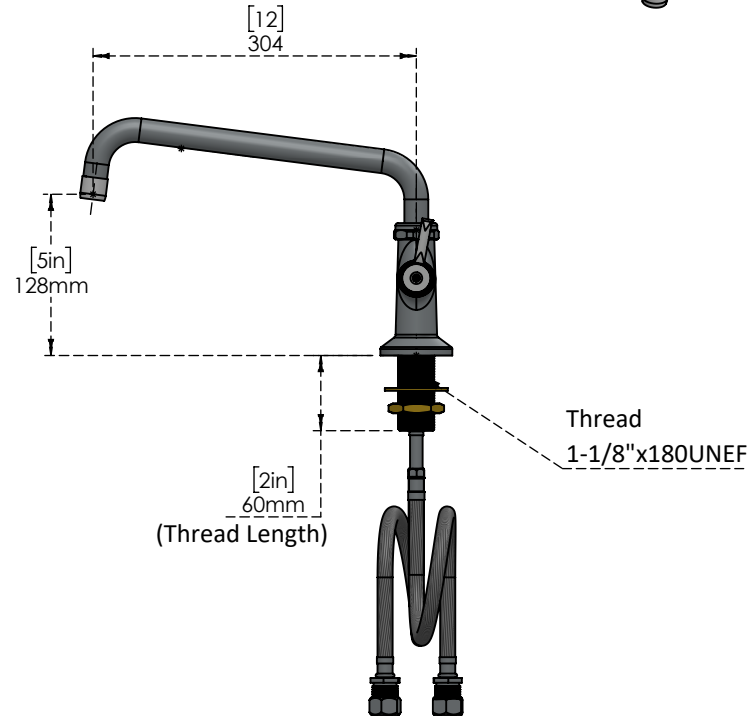

PART NO.-

C1974-12

TITLE- Ecoline SINGLE HOLE FAUCET DECK MOUNT With 12" Spout - Mixing

All dimensions are in mm, inches(in bracket)

ALUIDS

Note:- Information provided for reference only.

* This document and the information thereon is the property of Krome Dispense Pvt Ltd. & its subsidiaries. Any reproduction in part or as a whole without the written permission of Krome Dispense Pvt Ltd. is prohibited.