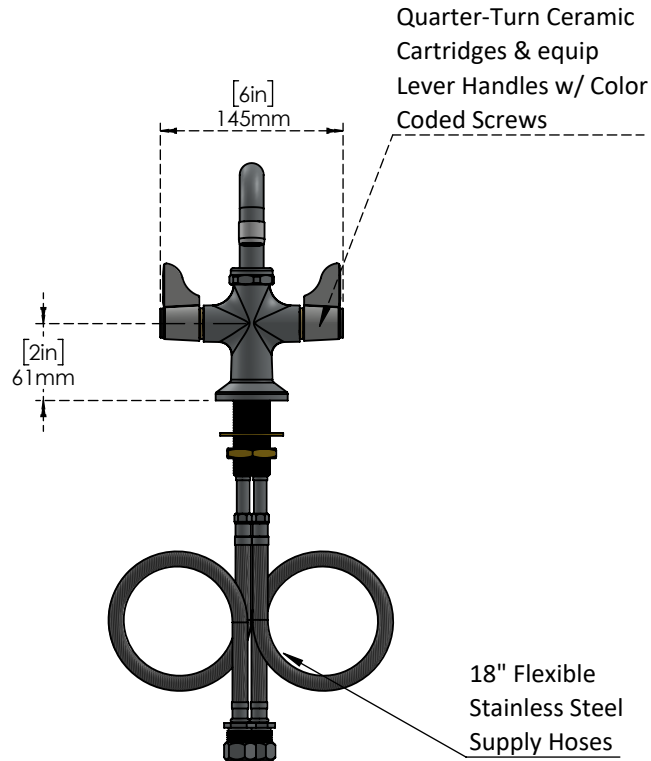

PART NO.-

C1974-12

TITLE- Ecoline SINGLE HOLE FAUCET DECK MOUNT With 12" Spout - Mixing

All dimensions are in mm, inches(in bracket)

ALUIDS

Note:- Information provided for reference only.

* This document and the information thereon is the property of Krome Dispense Pvt Ltd. & its subsidiaries. Any reproduction in part or as a whole without the written permission of Krome Dispense Pvt Ltd. is prohibited.